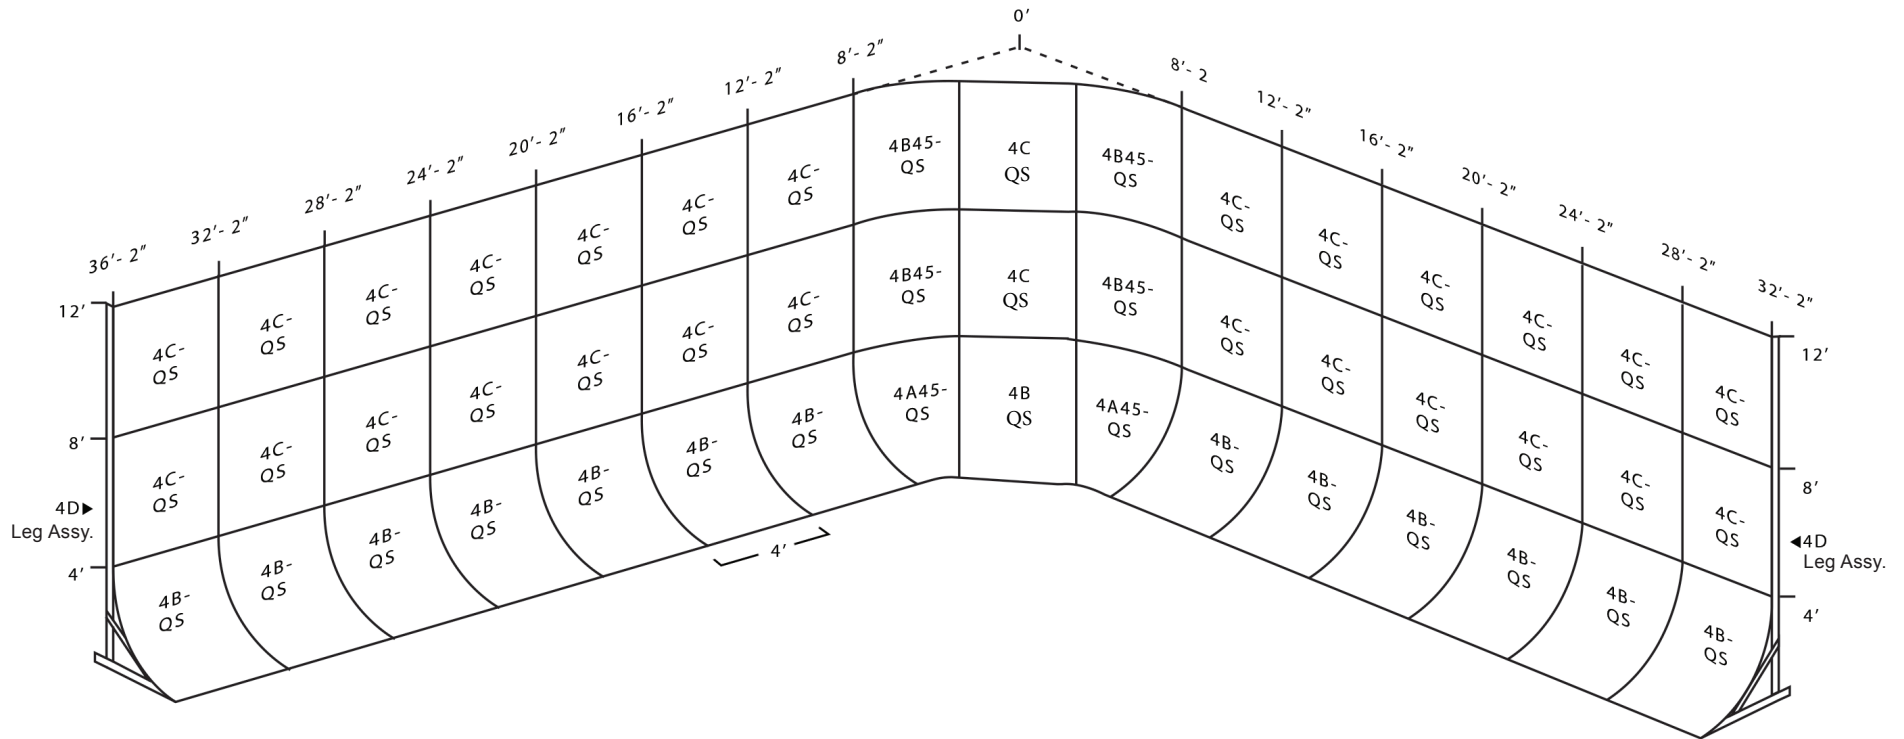

# System 4QS with Expanded Corner

42" Floor Cove Radius  
60" Radius with 56" Flat Expansion in Corner  
Non-Parabolic Corner  
Freestanding System  
Quick Seam Installation

Company: \_\_\_\_\_

Date: \_\_\_\_\_

Attn: \_\_\_\_\_

Ref: \_\_\_\_\_

4A45-QS \_\_\_\_\_

4C-QS \_\_\_\_\_

4B45-QS \_\_\_\_\_

4D Leg Assy \_\_\_\_\_

4B-QS \_\_\_\_\_

Your Studio Dimensions: \_\_\_\_\_