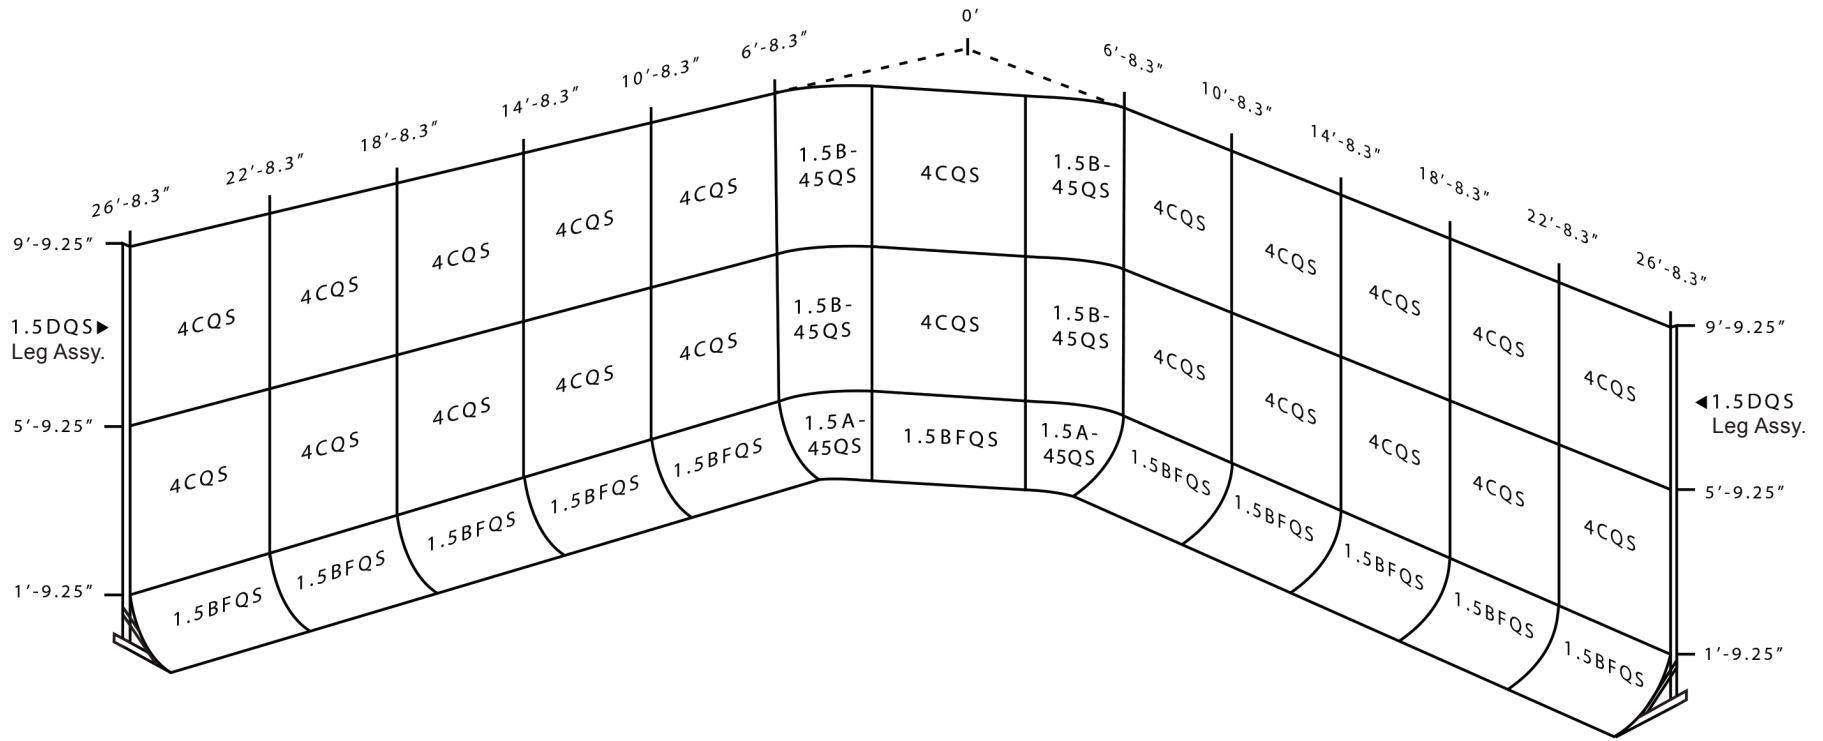

System Super 1.5 QS with Expanded Corner

18" Floor Cove Radius
24" Radius with 60" Flat Expansion in Corner
Non-Parabolic Corner
Freestanding System

Company: _____

Date: _____

Attn: _____

Ref: _____

1.5A45QS _____	1.5BFQS _____
1.5B45QS _____	4CQS _____
1.5DQS Leg Assy. _____	

Your Studio Dimensions: _____