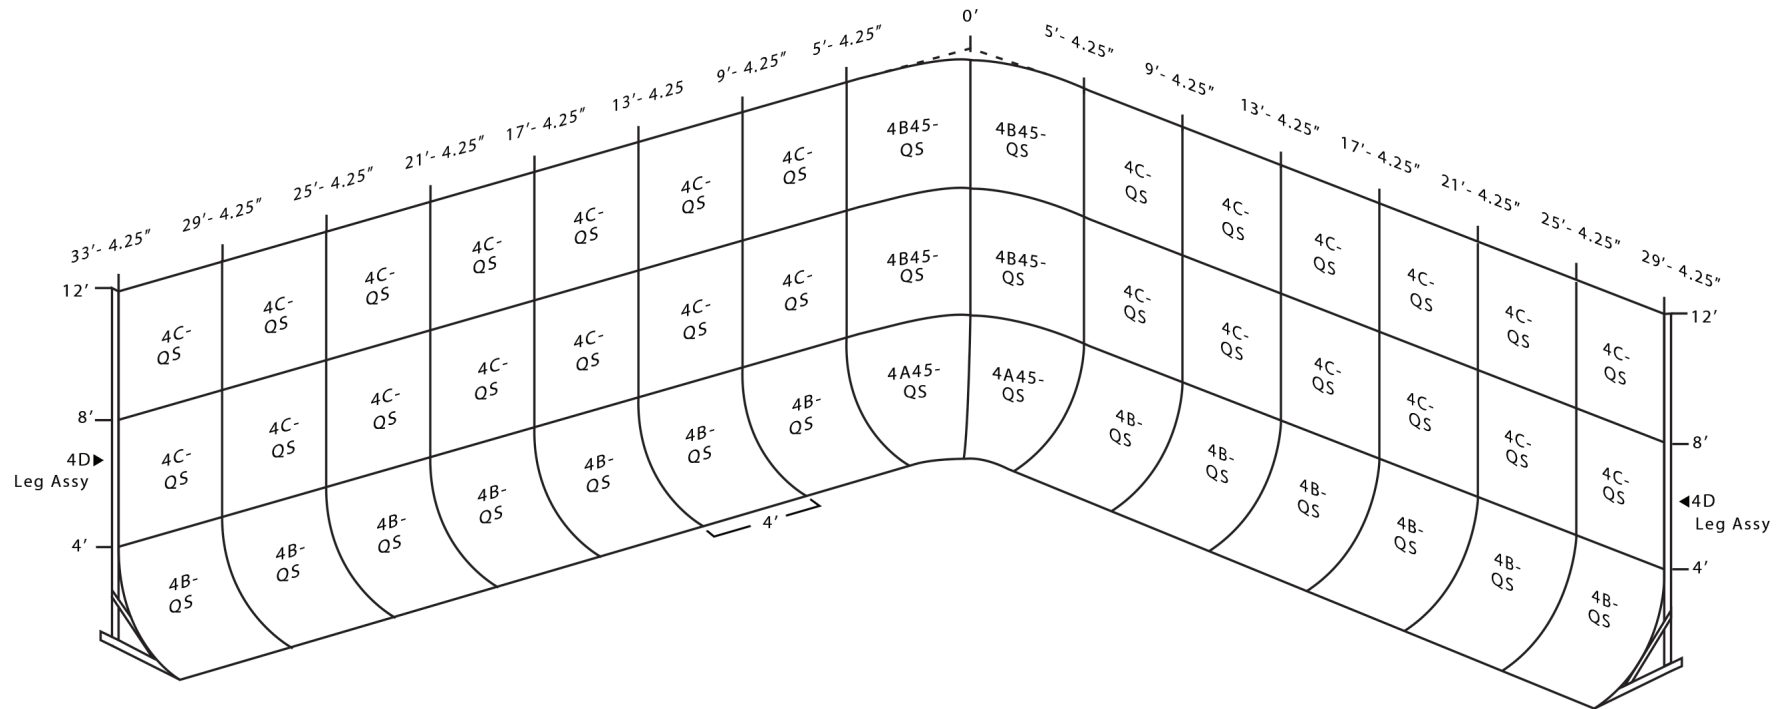

# System 4QS

42" Floor Cove Radius  
60" Radius with 8" Flat Expansion in Corner  
Non-Parabolic Corner  
Freestanding System  
Quick Seam Installation

Company: \_\_\_\_\_

Date: \_\_\_\_\_

Attn: \_\_\_\_\_

Ref: \_\_\_\_\_

4A45-QS \_\_\_\_\_  
4B45-QS \_\_\_\_\_  
4B-QS \_\_\_\_\_

4C-QS \_\_\_\_\_  
4D Leg Assy. \_\_\_\_\_

Your Studio Dimensions: \_\_\_\_\_