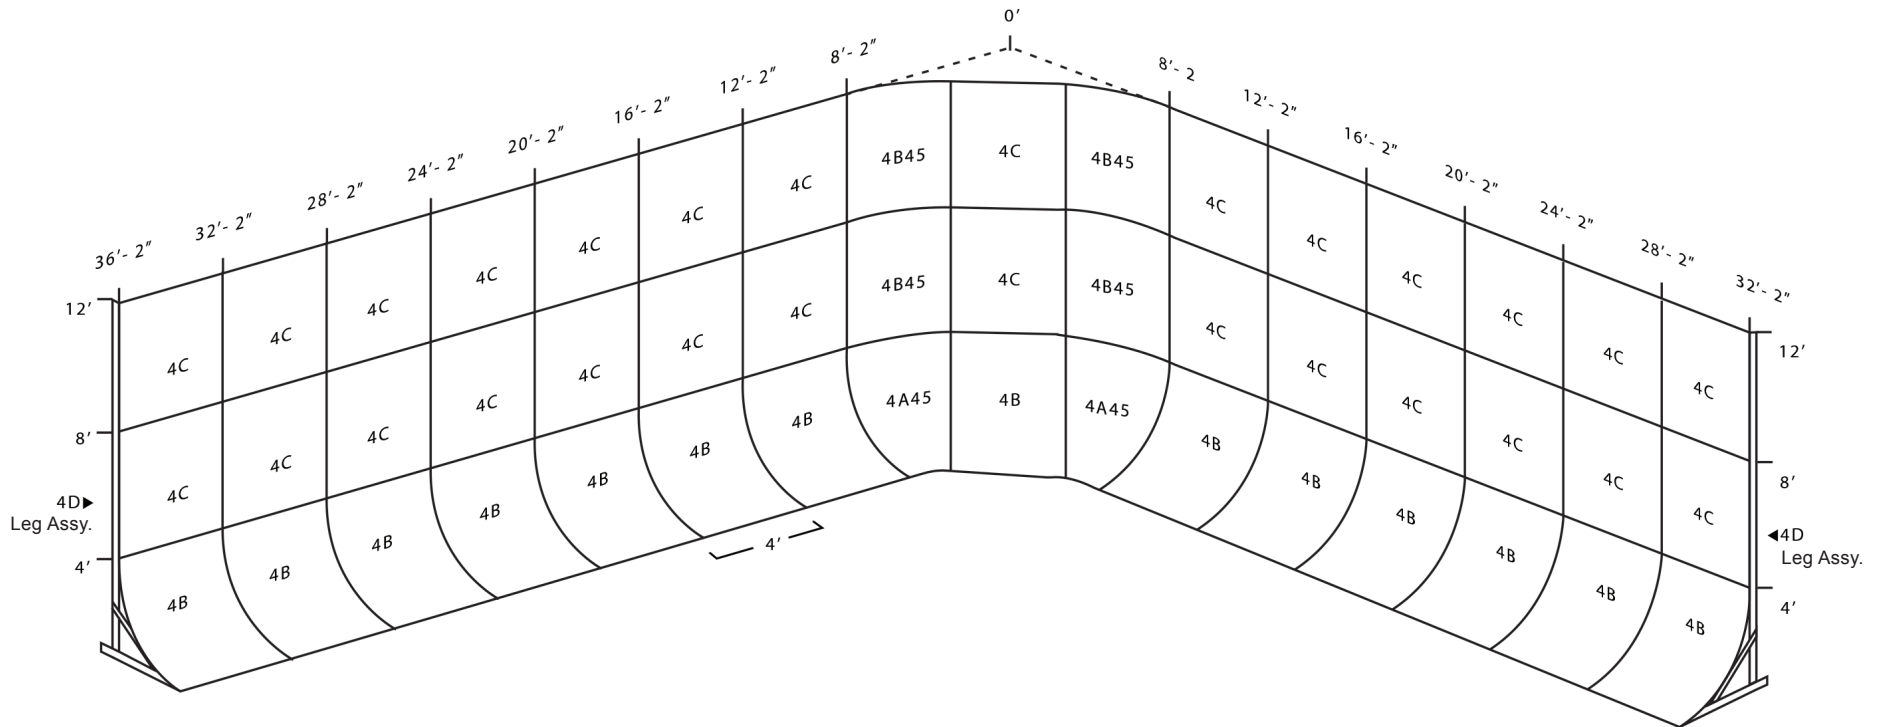

System 4FS with Expanded Corner

42" Floor Cove Radius
60" Radius with 56" Flat Expansion in Corner
Non-Parabolic Corner
Freestanding System

Company: _____

Date: _____

Attn: _____

Ref: _____

4A45 _____

4B45 _____

4B _____

4C _____

4D Leg Assy _____

Your Studio Dimensions: _____