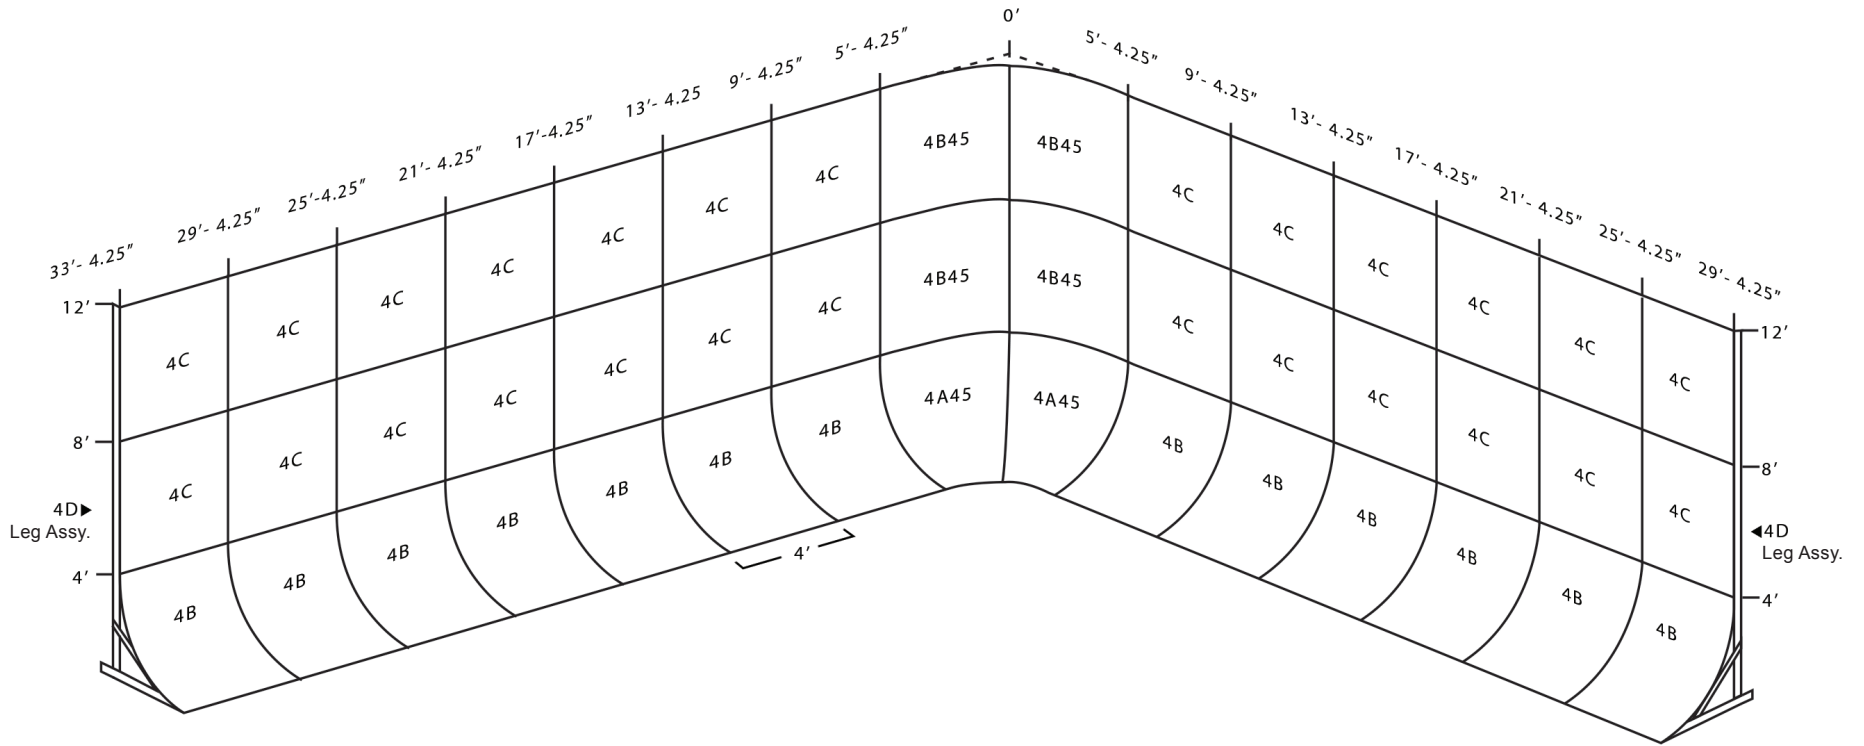

System 4FS

42" Floor Cove Radius
60" Radius with 8" Flat Expansion in Corner
Non-Parabolic Corner
Freestanding System

Company: _____

Date: _____

Attn: _____

Ref: _____

4A45 _____

4B45 _____

4B _____

4C _____

4D Leg Assy. _____

Your Studio Dimensions: _____