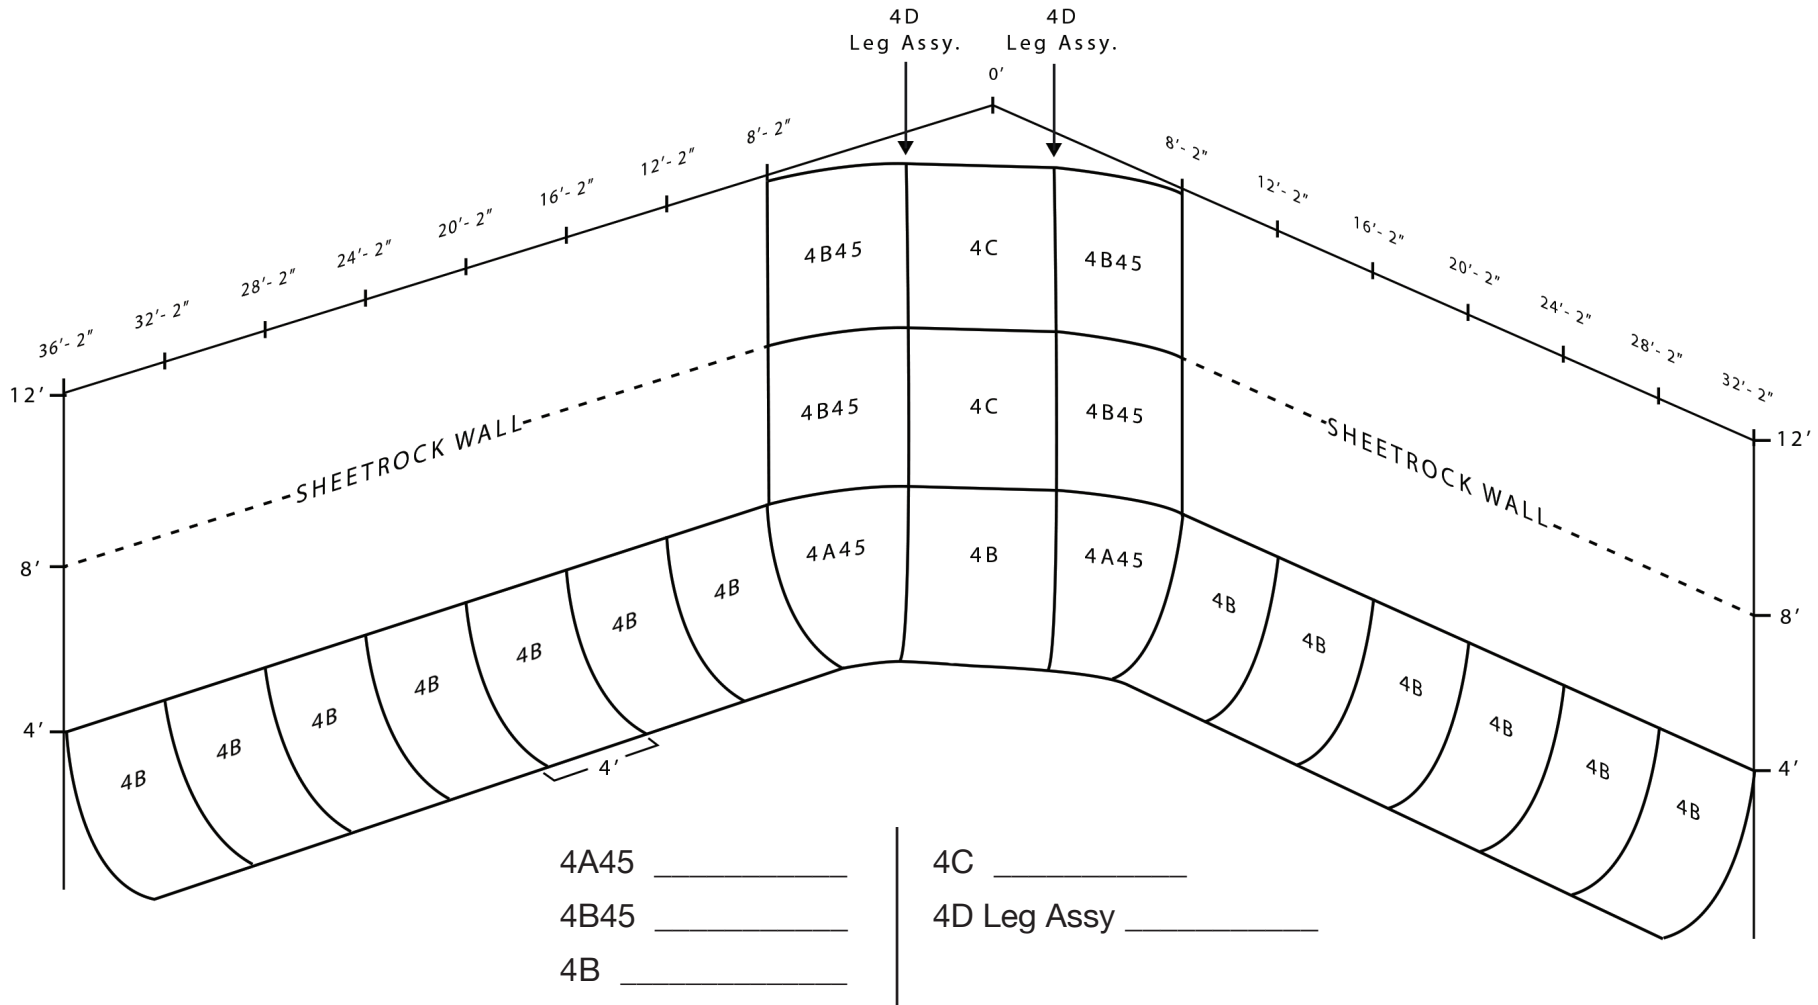

System 4BI with Expanded Corner

42" Floor Cove Radius
60" Radius with 56" Flat Expansion in Corner
Non-Parabolic Corner
Built-in System

Company: _____

Date: _____

Attn: _____

Ref: _____

4A45 _____
4B45 _____
4B _____

4C _____
4D Leg Assy _____

Your Studio Dimensions: _____