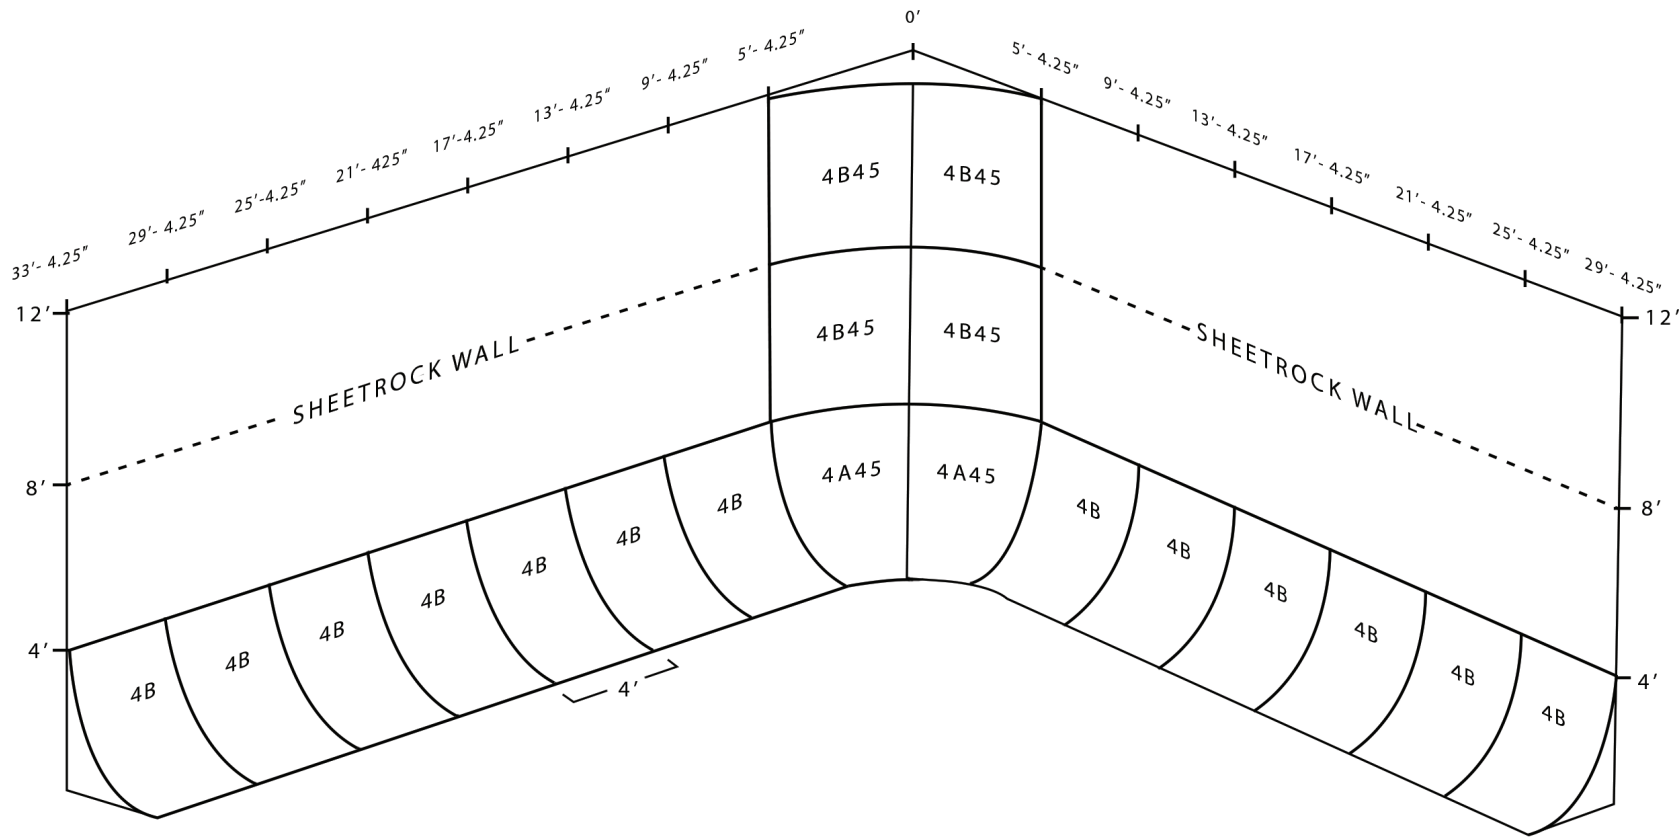

# System 4BI

42" Floor Cove Radius  
60" Radius with 8" Flat Expansion in Corner  
Non-Parabolic Corner  
Built-In System

Company: \_\_\_\_\_

Date: \_\_\_\_\_

Attn: \_\_\_\_\_

Ref: \_\_\_\_\_

4A45 \_\_\_\_\_

4B45 \_\_\_\_\_

4B \_\_\_\_\_

Your Studio Dimensions: \_\_\_\_\_