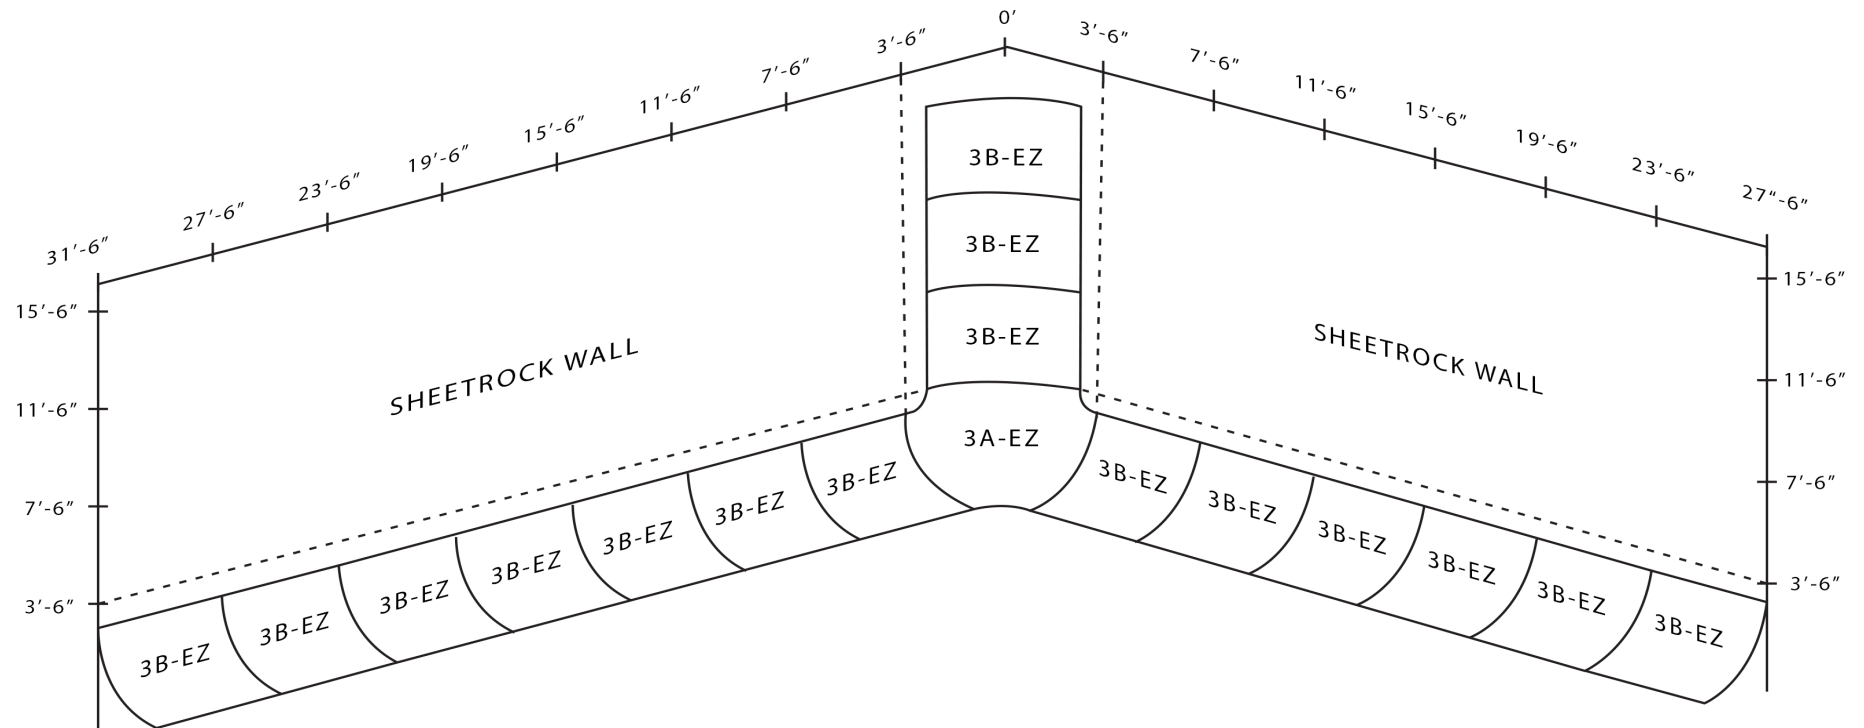

# System 3 EZ

42" Floor Cove Radius  
42" Radius in Corner  
Built-in System

Company: \_\_\_\_\_

Date: \_\_\_\_\_

Attn: \_\_\_\_\_

Ref: \_\_\_\_\_

3A-EZ \_\_\_\_\_

3B-EZ \_\_\_\_\_

Your Studio Dimensions: \_\_\_\_\_