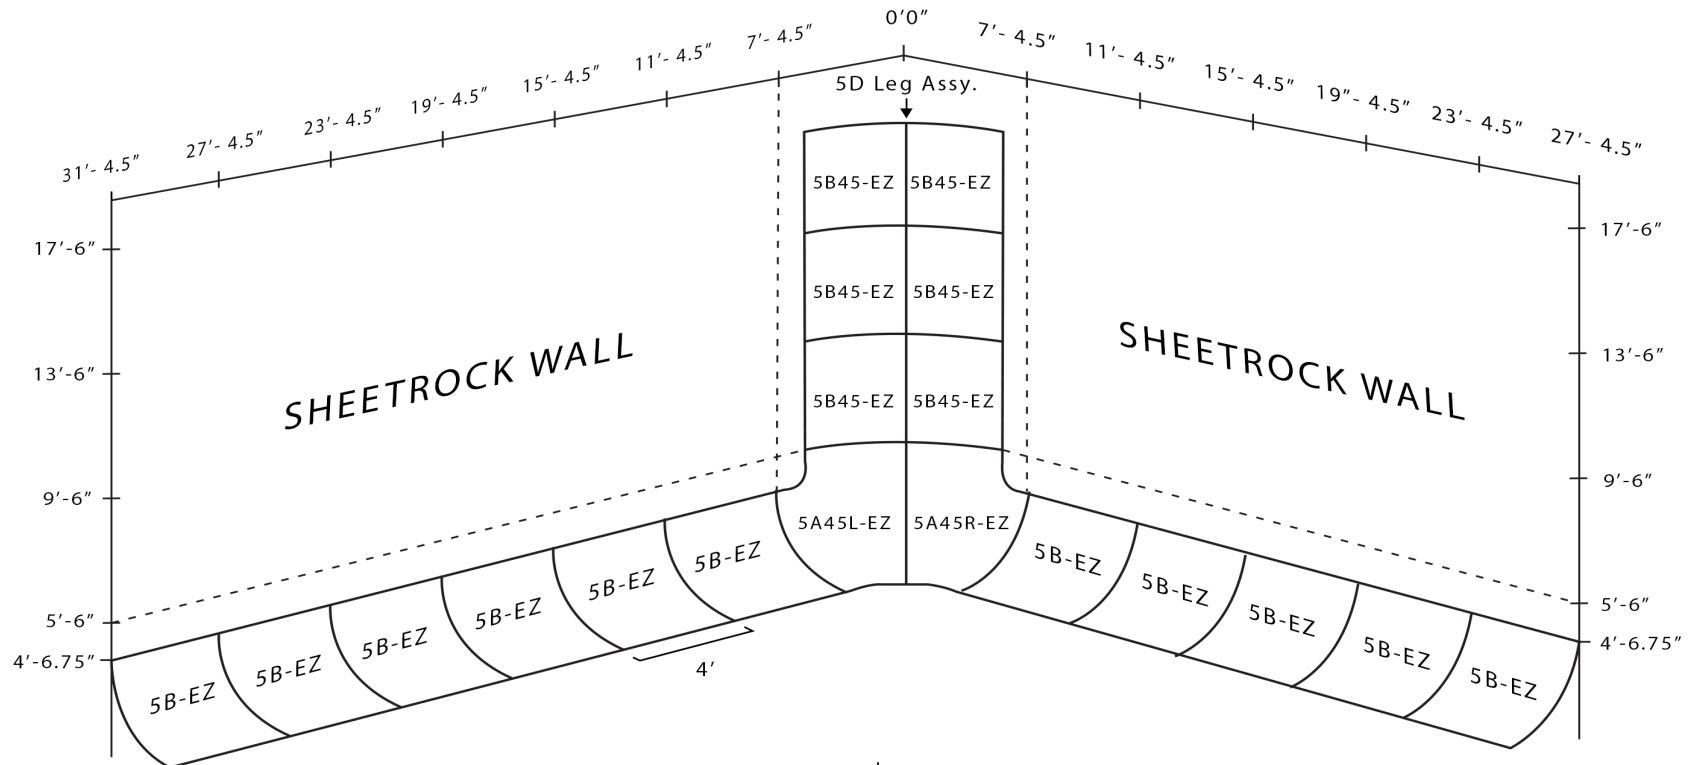

System Super 5 EZ

60" Floor Cove Radius
60" Radius with 24" Flat Expansion in Corner
Non-Parabolic Corner
Built-in System

Company: _____

Date: _____

Attn: _____

Ref: _____

5A45L-EZ _____

5A45R-EZ _____

5B-EZ _____

5B45-EZ _____

5D Leg Assy. _____

Your Studio Dimensions: _____