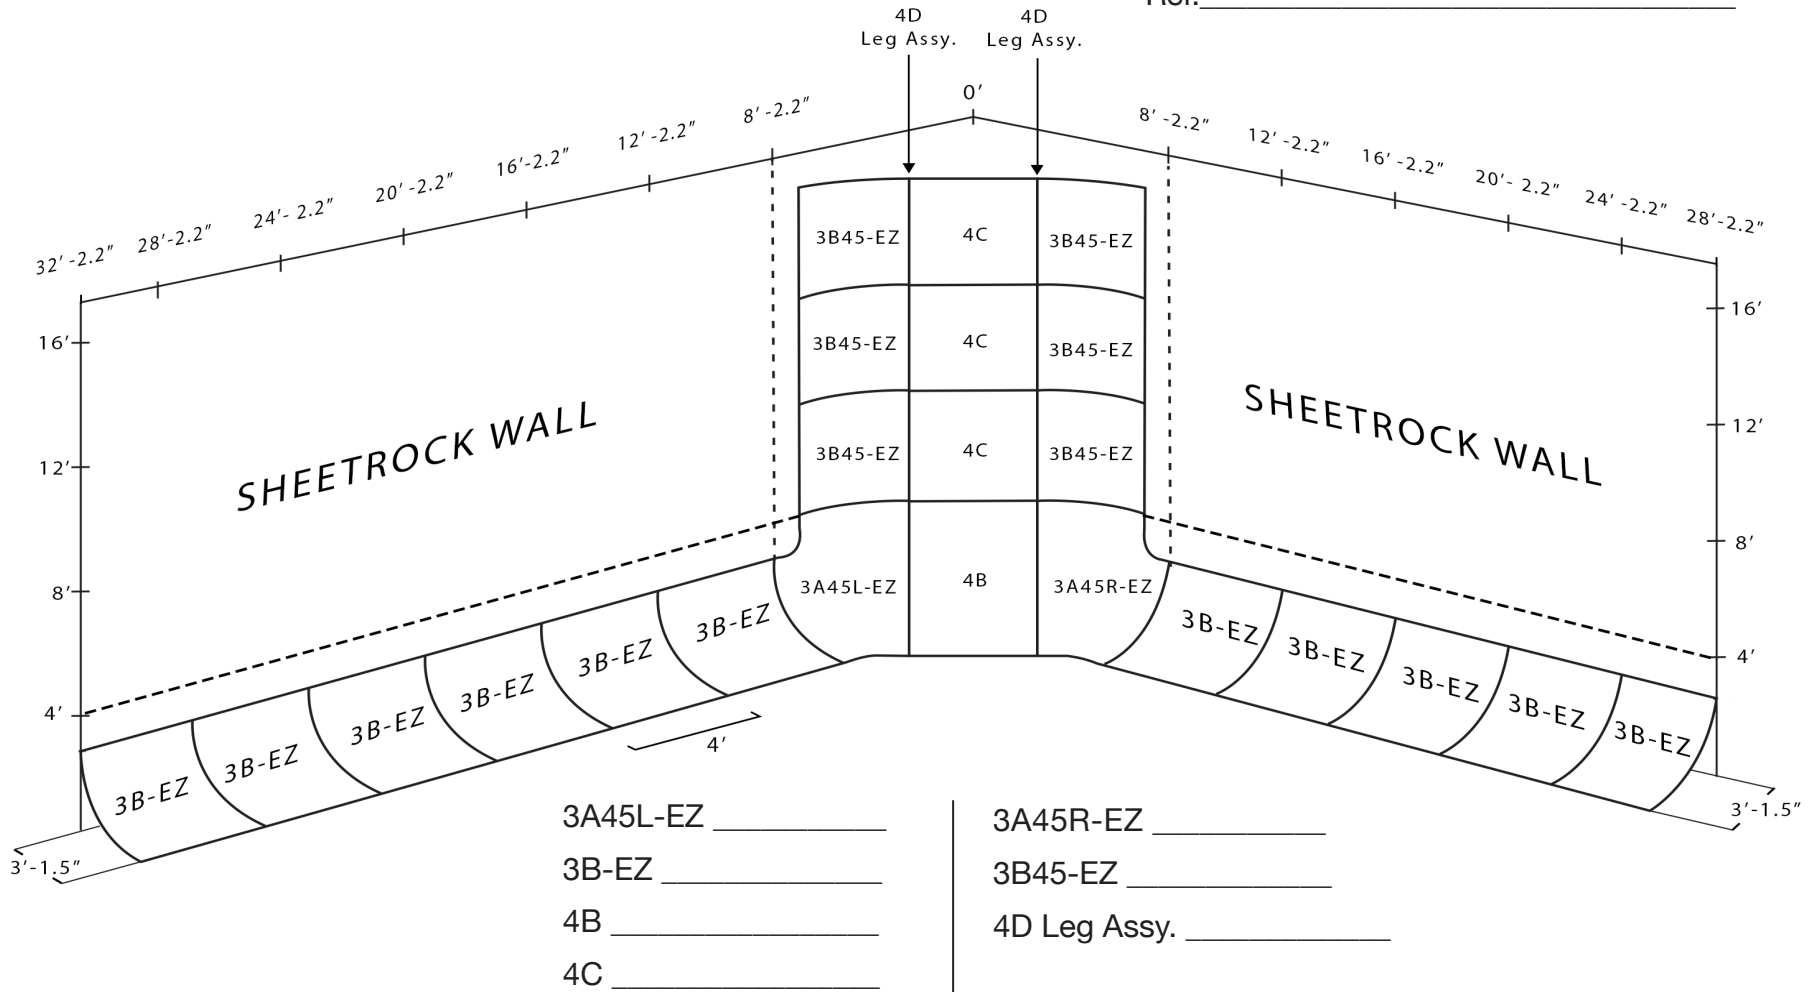

# System Super 3 EZ with Expanded Corner

42" Floor Cove Radius  
60" Radius with 56" Flat Expansion in Corner  
Non-Parabolic Corner  
Built-in System

Company: \_\_\_\_\_  
Date: \_\_\_\_\_  
Attn: \_\_\_\_\_  
Ref: \_\_\_\_\_

Your Studio Dimensions: \_\_\_\_\_