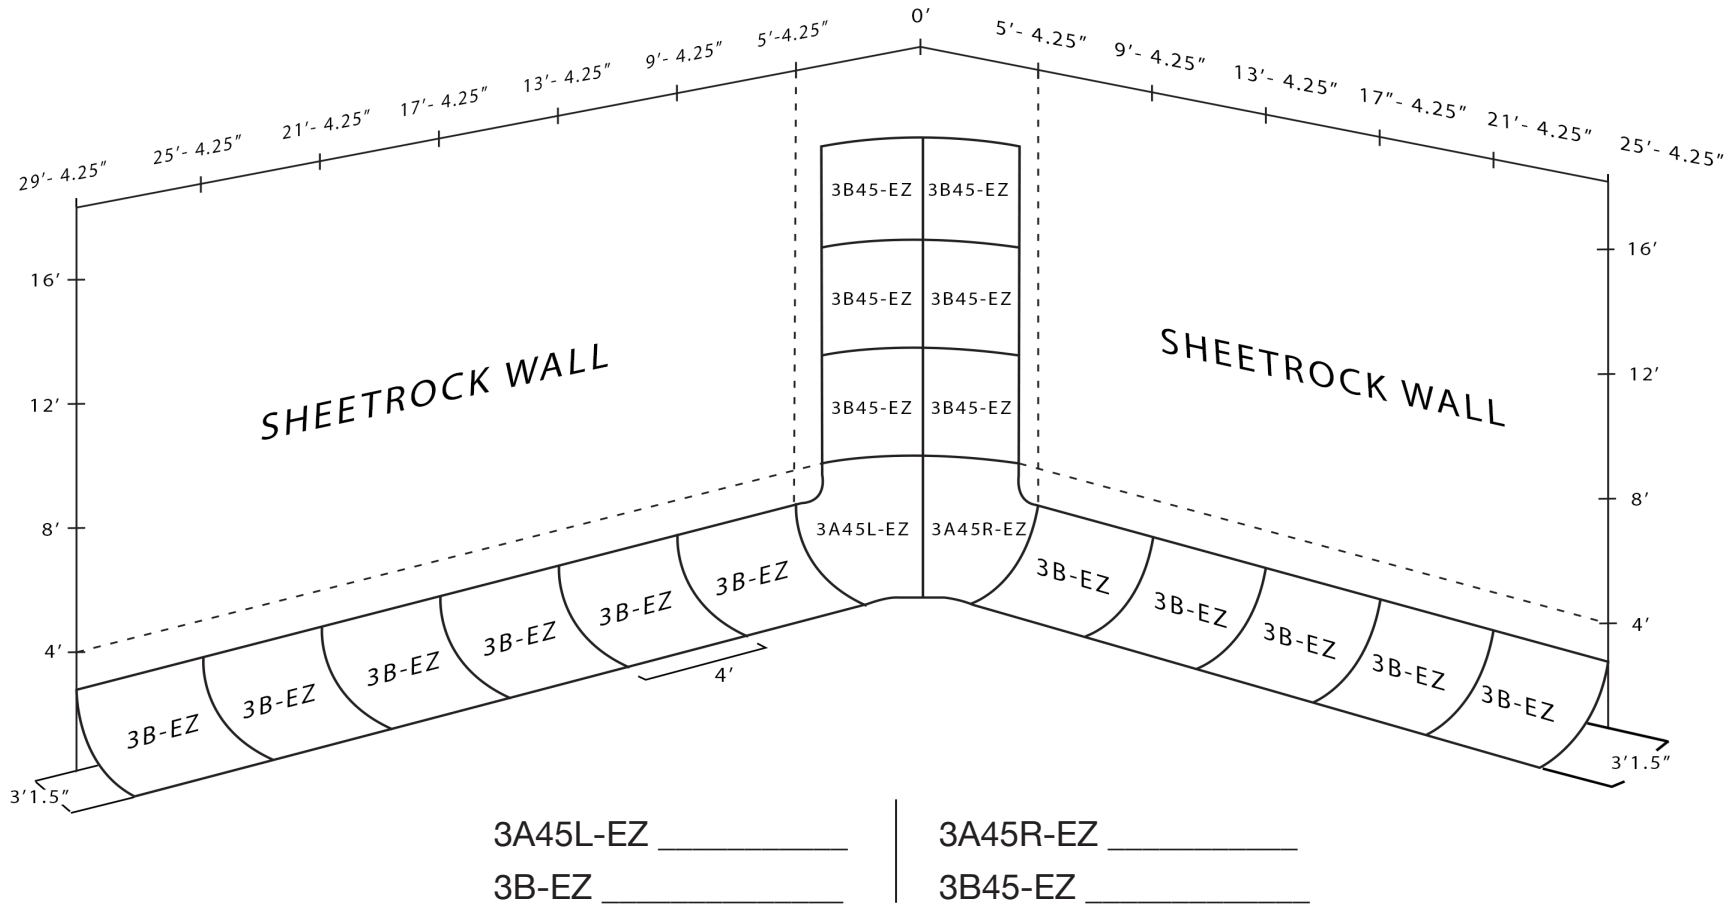

# System Super 3 EZ

42" Floor Cove Radius  
60" Radius with 8" Flat Expansion in Corner  
Non-Parabolic Corner  
Built-in System

Company: \_\_\_\_\_

Date: \_\_\_\_\_

Attn: \_\_\_\_\_

Ref: \_\_\_\_\_

Your Studio Dimensions: \_\_\_\_\_