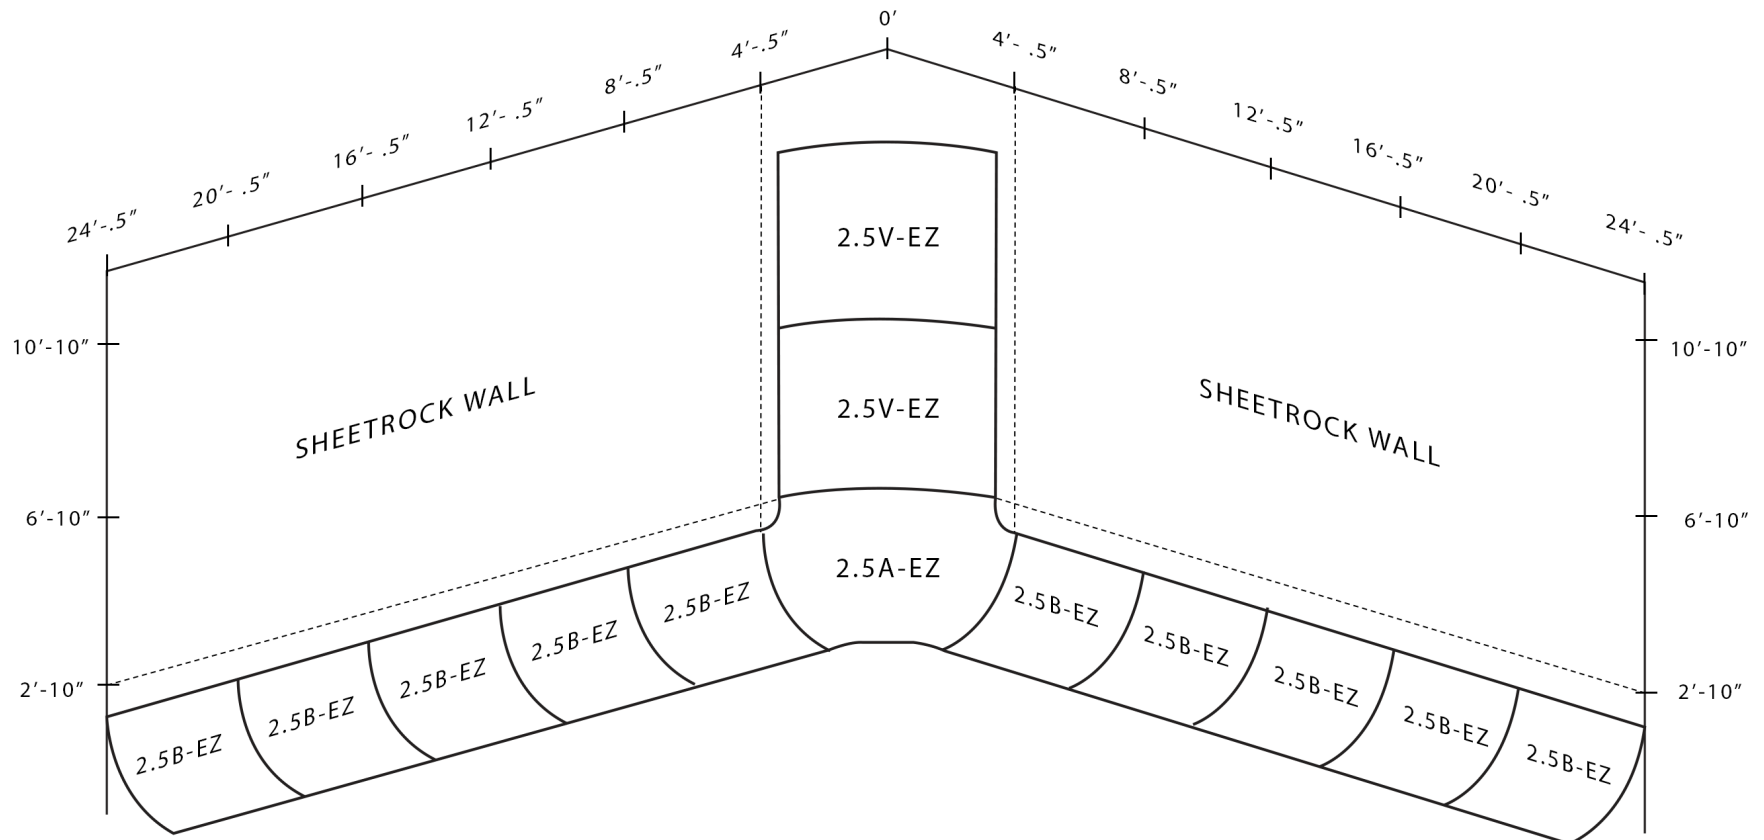

System Super 2.5 EZ

30" Floor Cove Radius
36" Radius with 12" Flat Expansion in Corner
Non-Parabolic Corner
Built-In System

Company: _____

Date: _____

Attn: _____

Ref: _____

2.5A-EZ _____

2.5B-EZ _____

2.5V-EZ _____

Your Studio Dimensions: _____