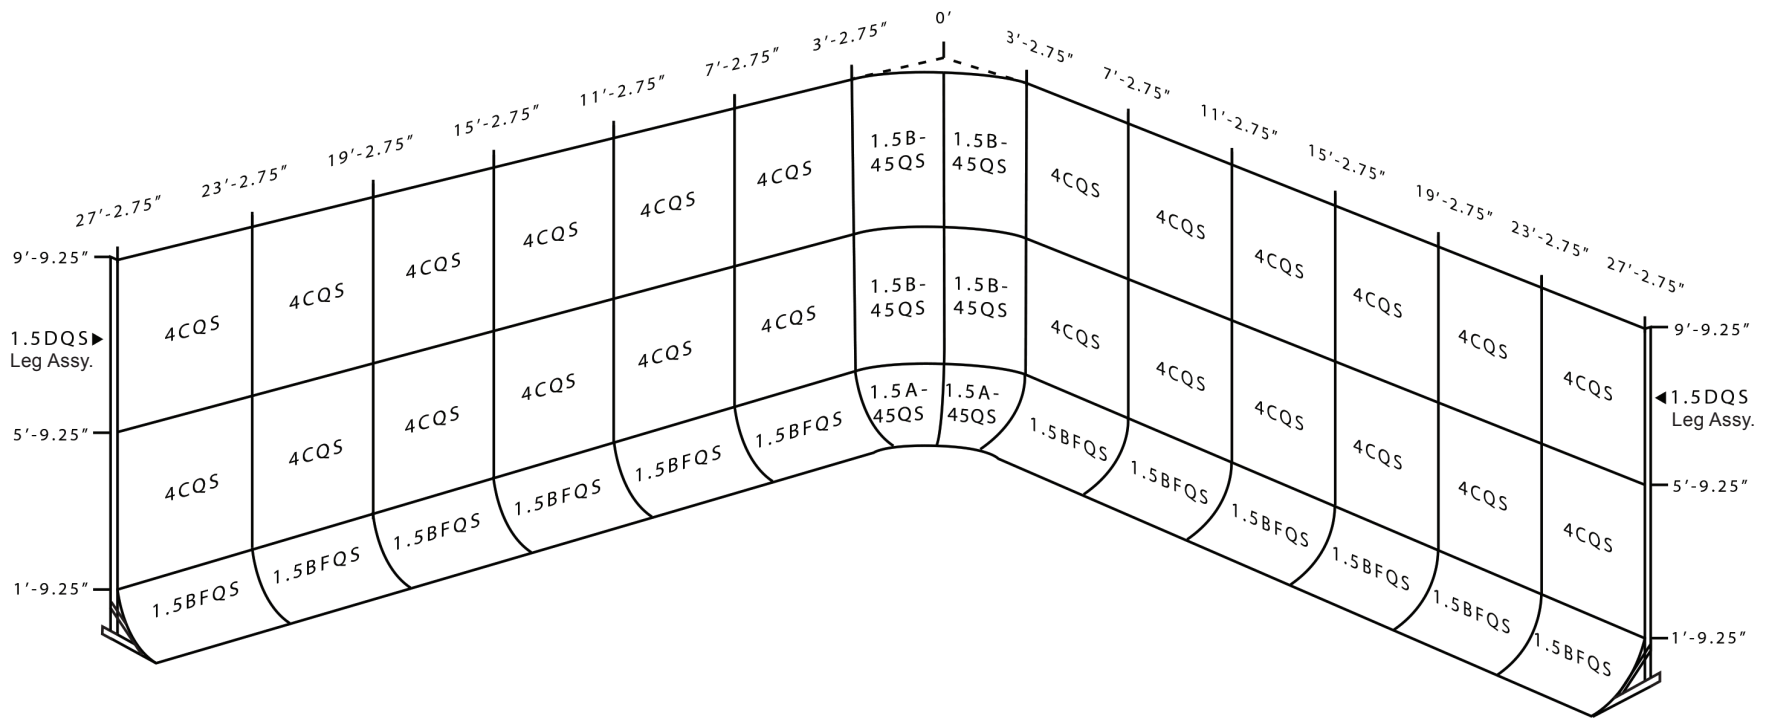

# System Super 1.5 QS

18" Floor Cove Radius  
24" Radius with 12" Flat Expansion in Corner  
Non-Parabolic Corner  
Freestanding System

Company: \_\_\_\_\_

Date: \_\_\_\_\_

Attn: \_\_\_\_\_

Ref: \_\_\_\_\_

1.5A45QS _____	1.5BFQS _____
1.5B45QS _____	4CQS _____
1.5DQS Leg Assy. _____	

Your Studio Dimensions: \_\_\_\_\_