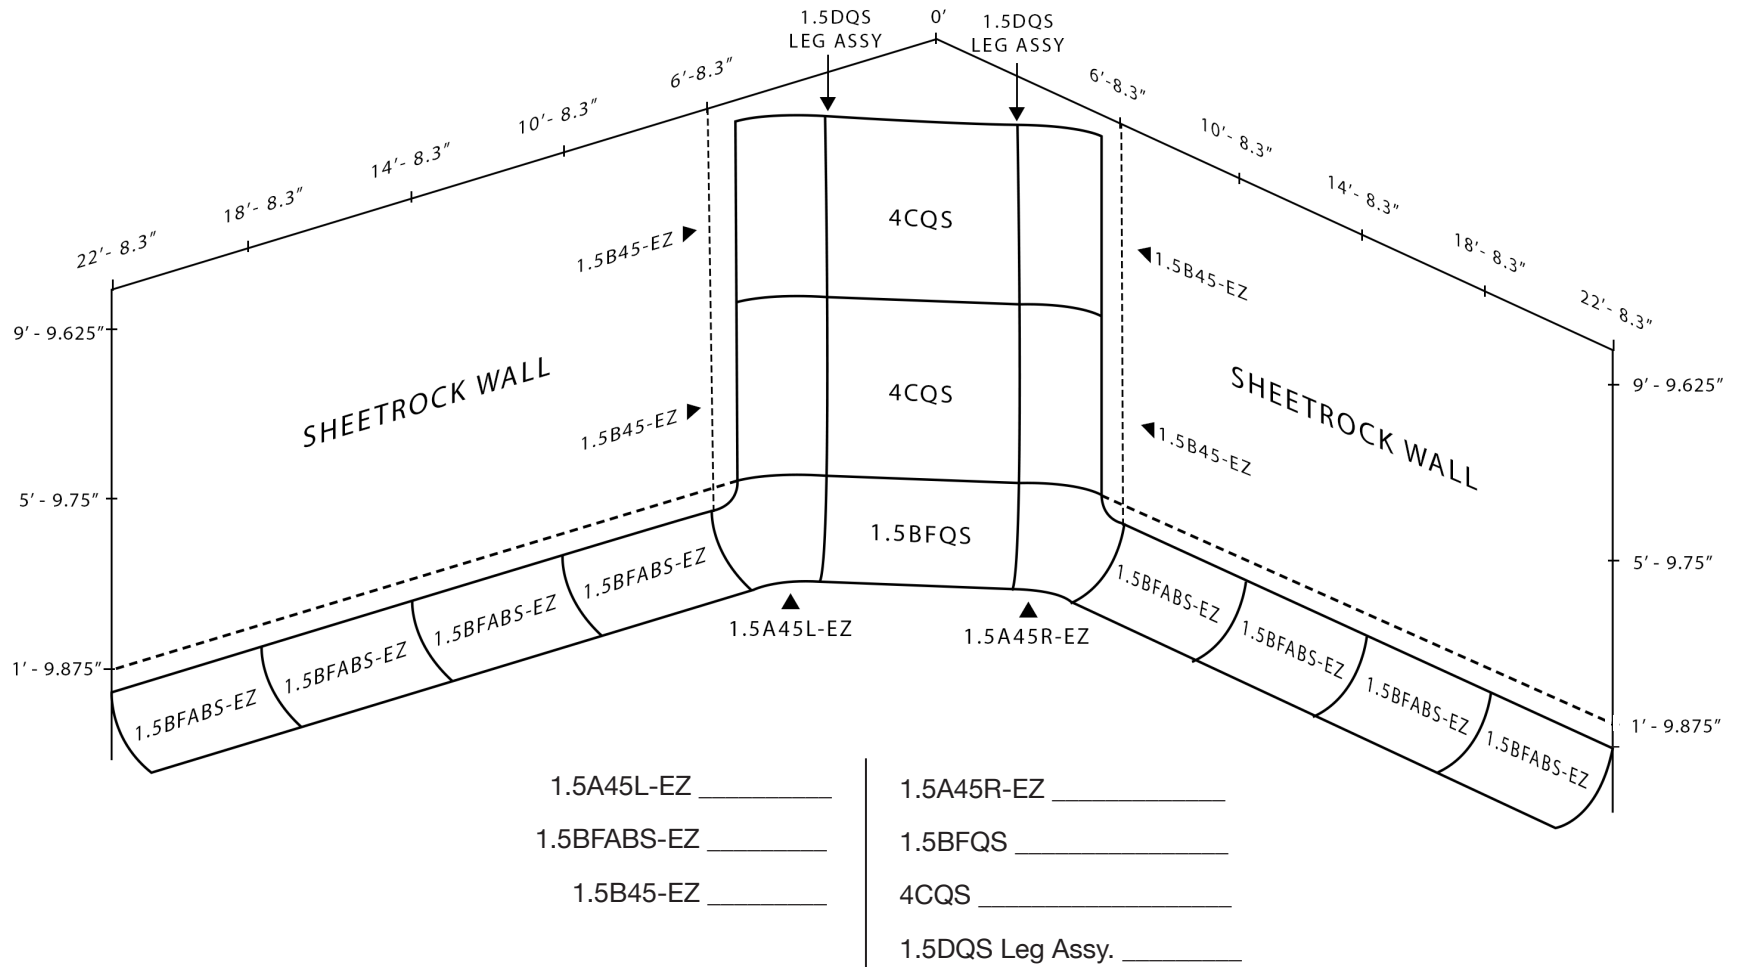

System Super 1.5 EZ with Expanded Corner

18" Floor Cove Radius
24" Radius with 60" Flat Expansion in Corner
Non-Parabolic Corner
Built-In System

Company: _____

Date: _____

Attn: _____

Ref: _____

Your Studio Dimensions: _____