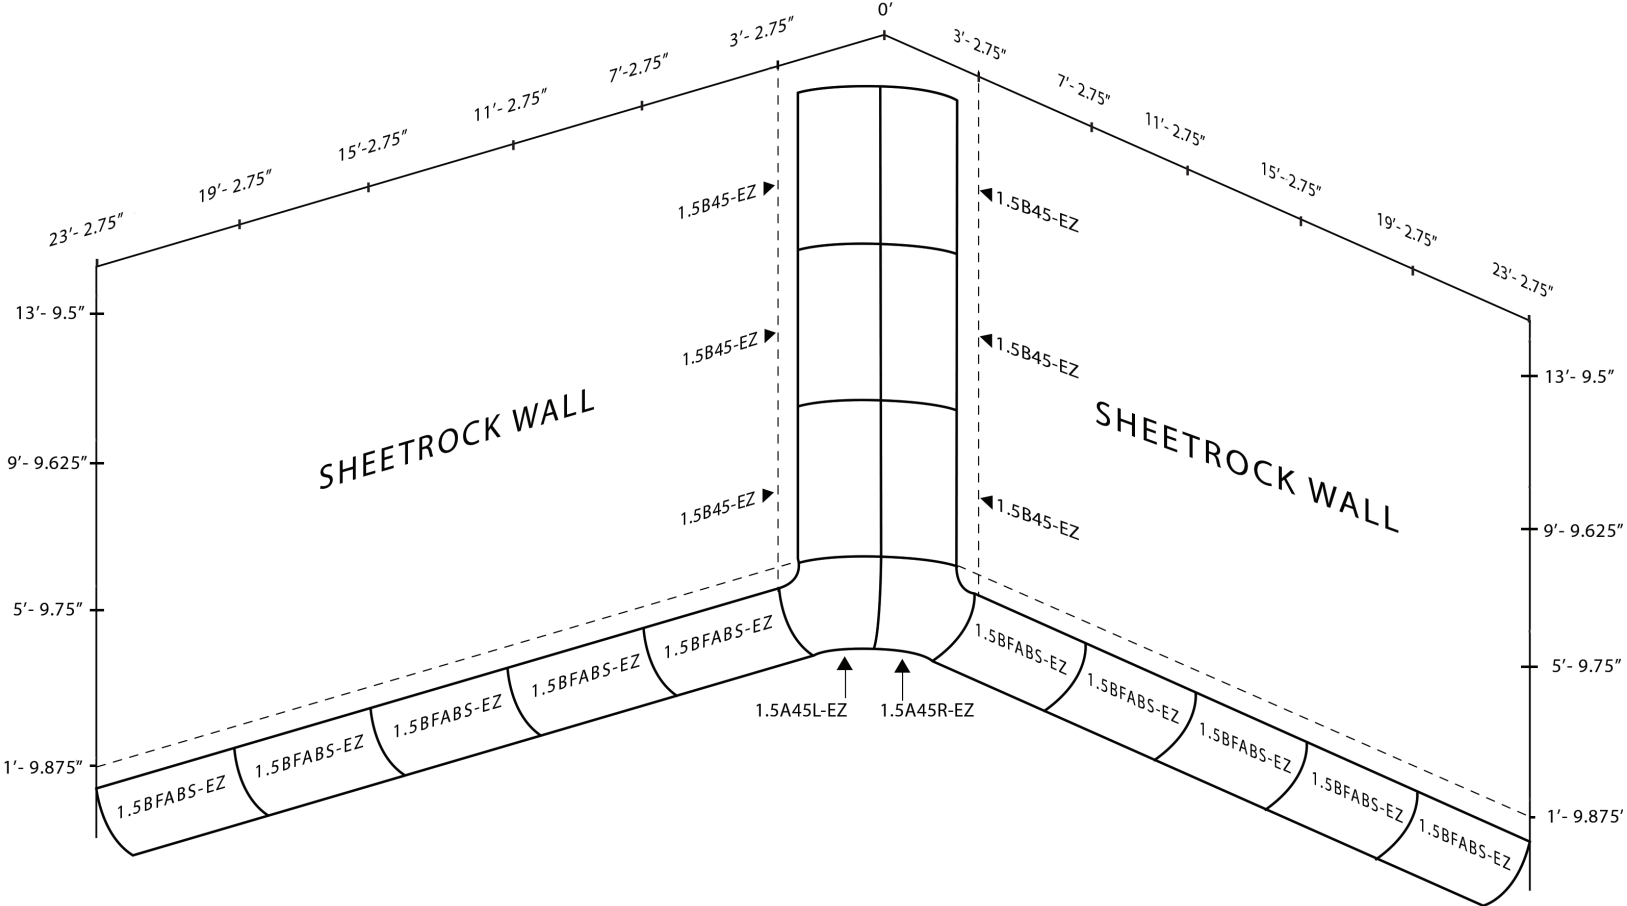

System Super 1.5 EZ

18" Floor Cove Radius
24" Radius with 12" Flat Expansion in Corner
Non-Parabolic Corner
Built-In System

Company: _____
Date: _____
Attn: _____
Ref: _____

1.5A45L-EZ _____	1.5A45R-EZ _____
1.5BFABS-EZ _____	1.5B45-EZ _____

Your Studio Dimensions: _____