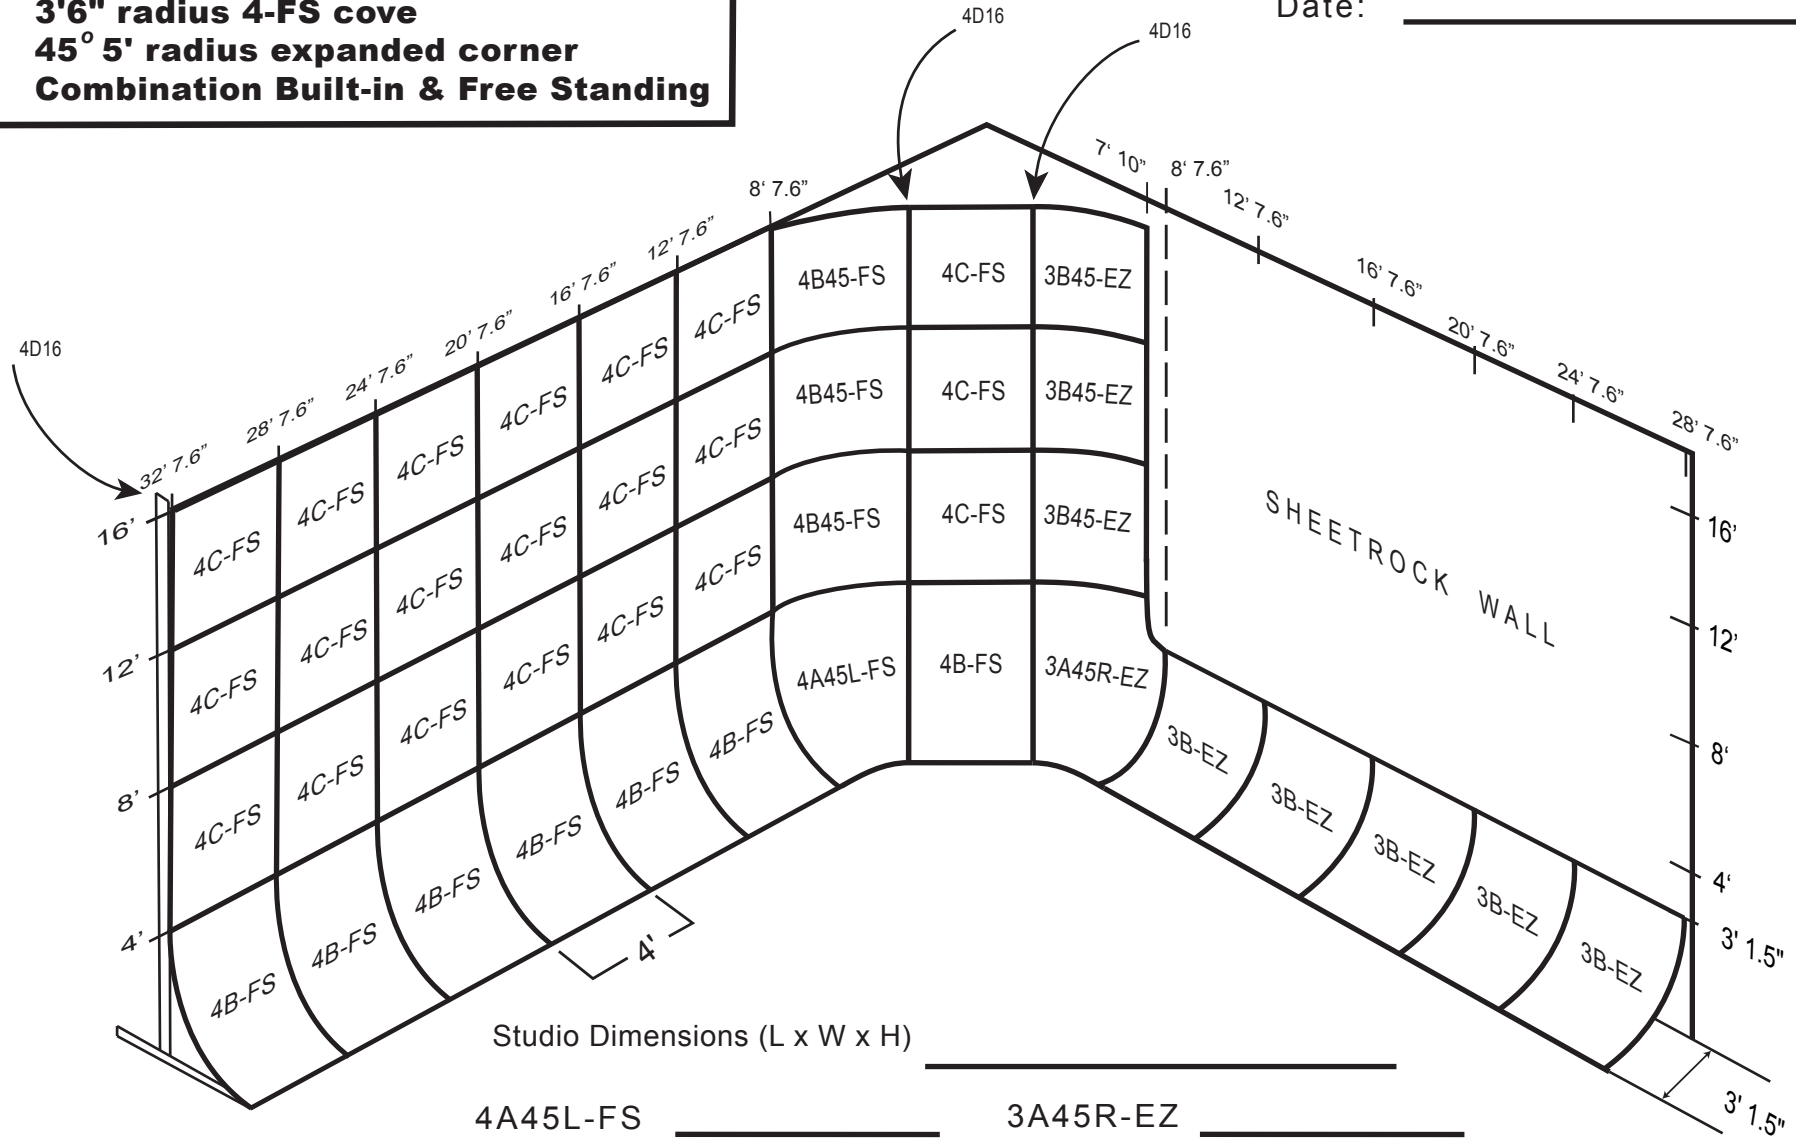

Super 3-EZ / 4-FS XC

3'6" radius 3-EZ cove
3'6" radius 4-FS cove
45° 5' radius expanded corner
Combination Built-in & Free Standing

Company: _____

Phone: _____

Date: _____

Studio Dimensions (L x W x H)

4D12/16	_____	4A45L-FS	_____	3A45R-EZ	_____
H4	_____	4A45R-FS	_____	3A45L-EZ	_____
	_____	4B45-FS	_____	3B45-EZ	_____
	_____	4B-FS	_____	3B-EZ	_____