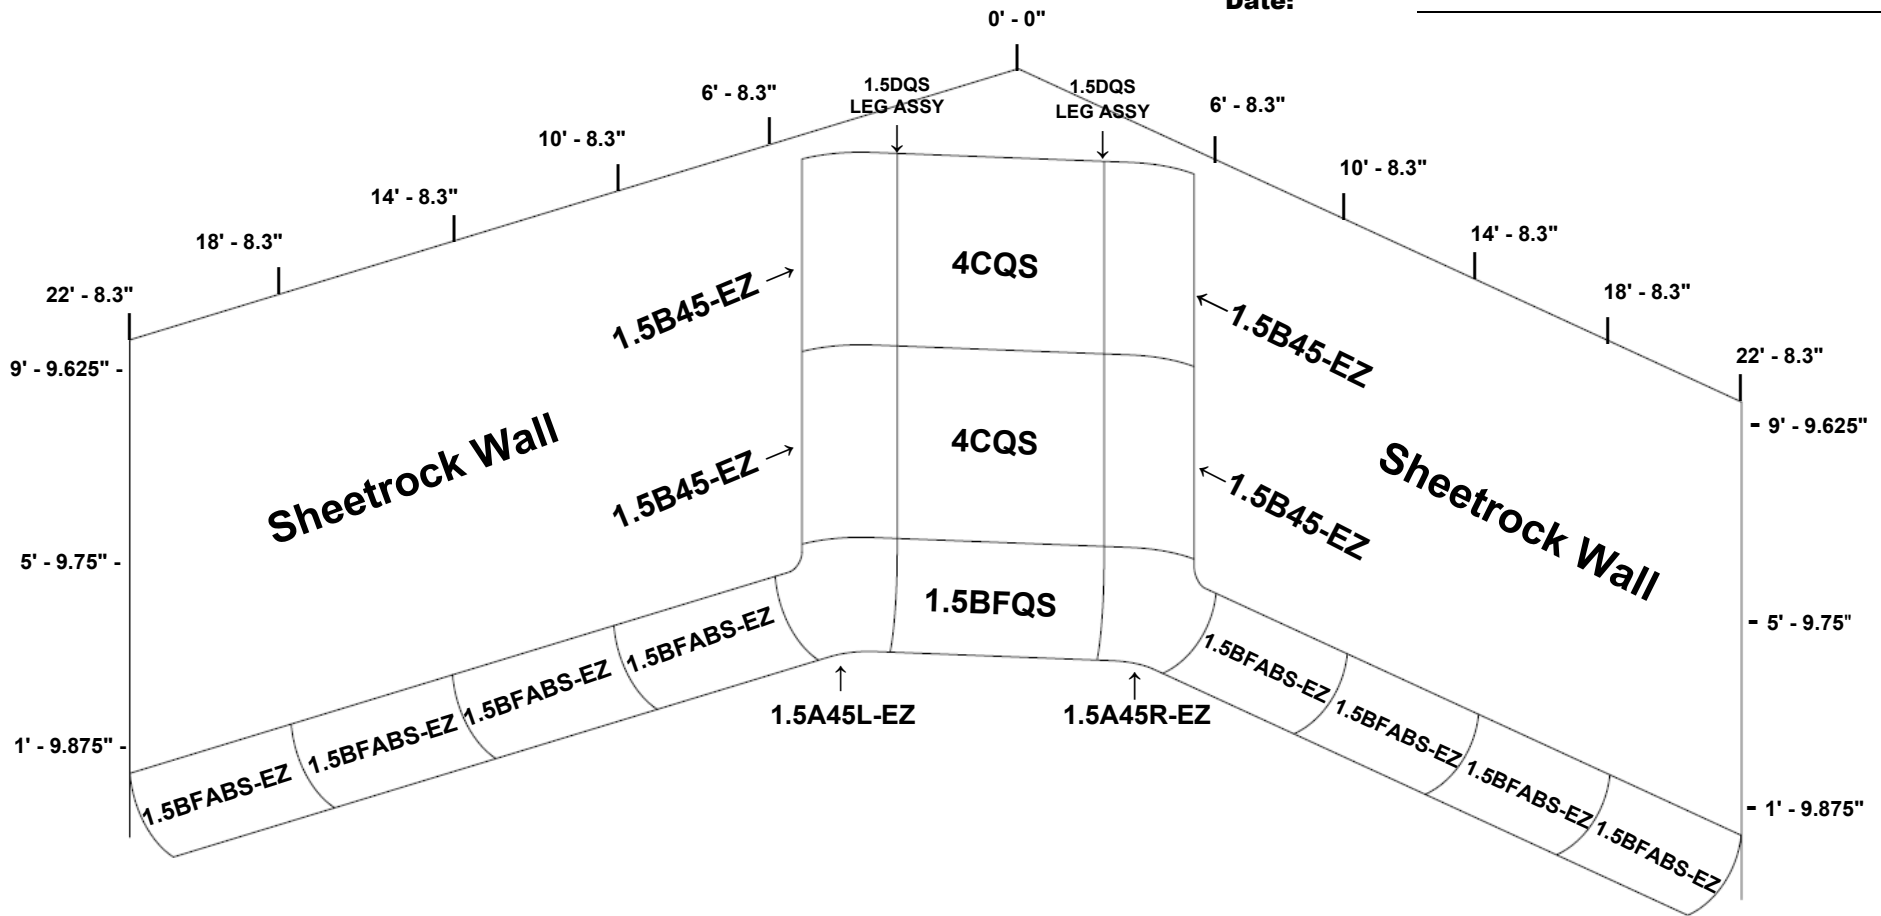

Super 1.5EZ with Expanded Corner

18" Vertical Radius

24" Horizontal Radius with 60" Wide Flat Expansion in Center of Corner

Non-Parabolic Corner

Easy Installation

Company: _____

Phone: _____

Date: _____

Studio Dimensions (L x W x H) _____

1.5BFQS _____

1.5A45L-EZ _____

1.5A45R-EZ _____

1.5BFABS-EZ _____

1.5B45-EZ _____

4CQS _____

1.5DQS _____