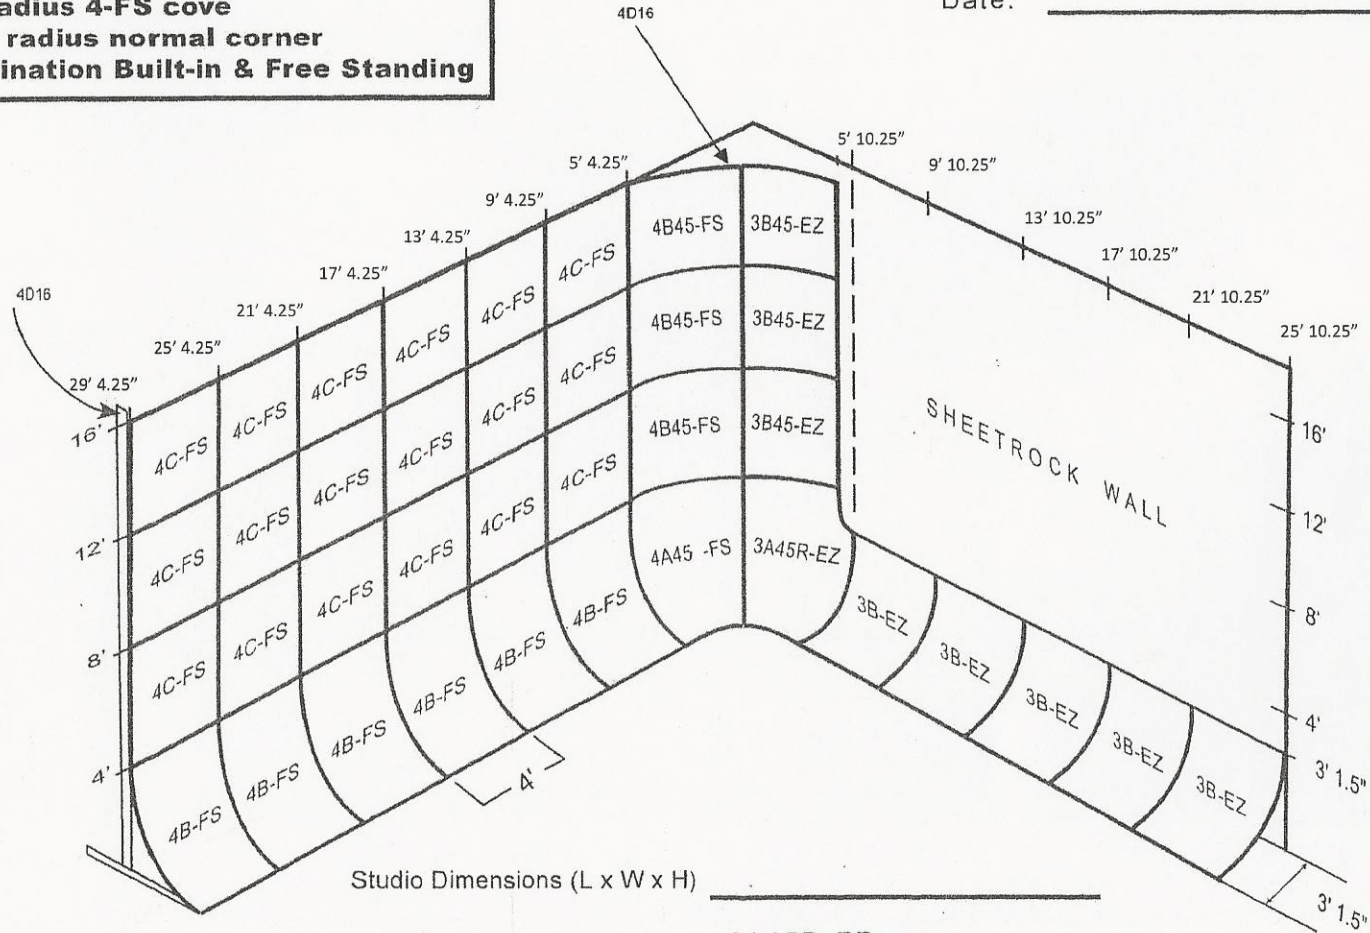

# Super 3-EZ / 4-FS

3'6" radius 3-EZ cove  
 3'6" radius 4-FS cove  
 45° 5' radius normal corner  
 Combination Built-in & Free Standing

Company: \_\_\_\_\_

Phone: \_\_\_\_\_

Date: \_\_\_\_\_

Studio Dimensions (L x W x H) \_\_\_\_\_