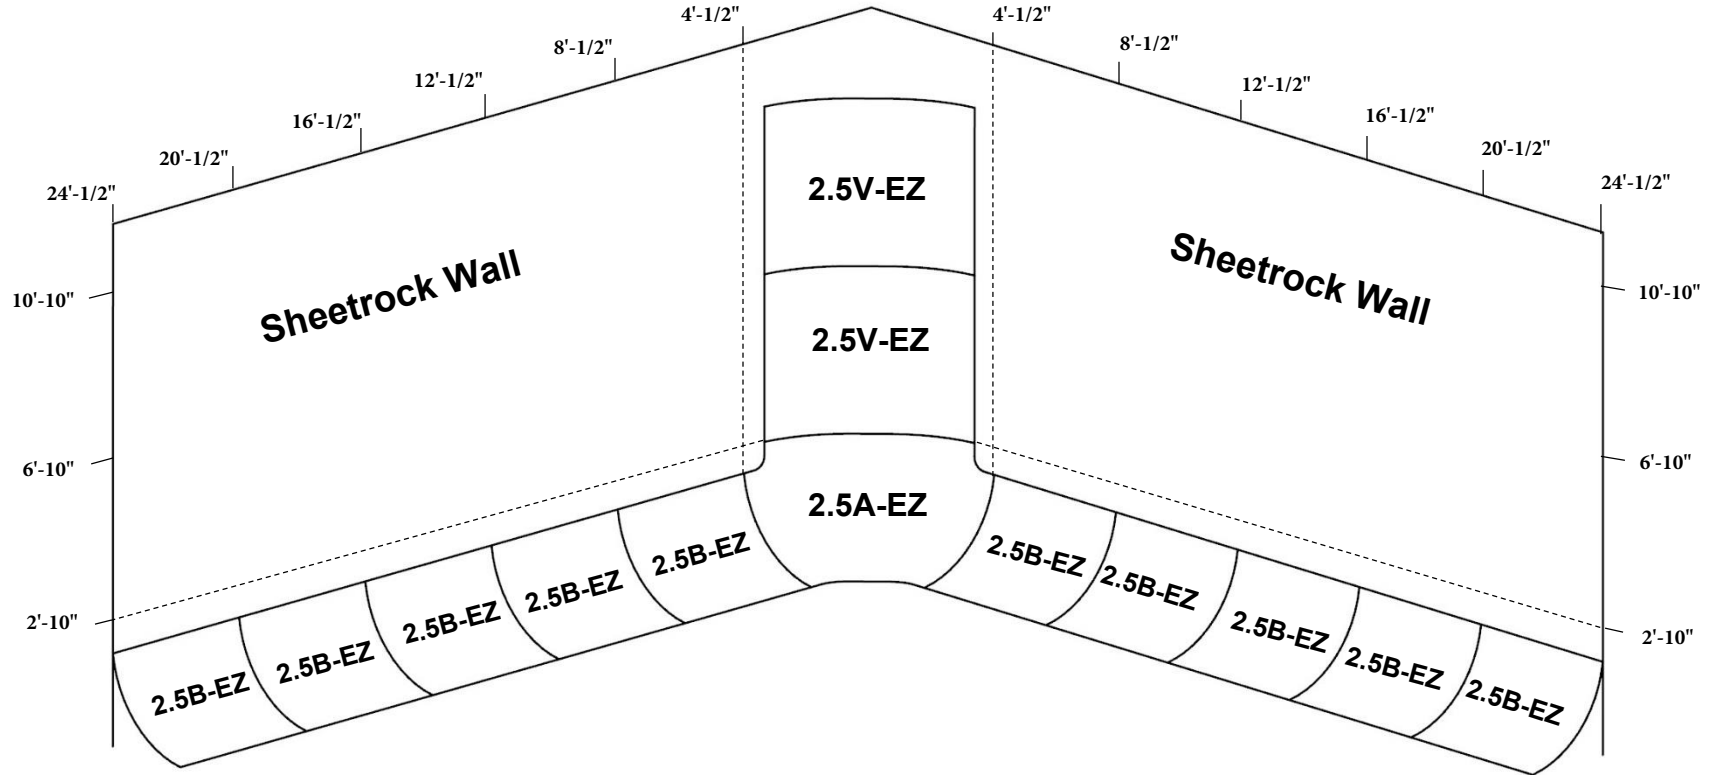

Super 2.5-EZ

30" Vertical Radius

36" Horizontal Radius w/12" Wide Flat Expansion in Corner

Non-Parabolic Corner

Easy Installation

Built-In System

Company: _____

Phone: _____

Date: _____

Studio Dimensions (L x W x H) _____

2.5A-EZ _____

2.5B-EZ _____

2.5V-EZ _____