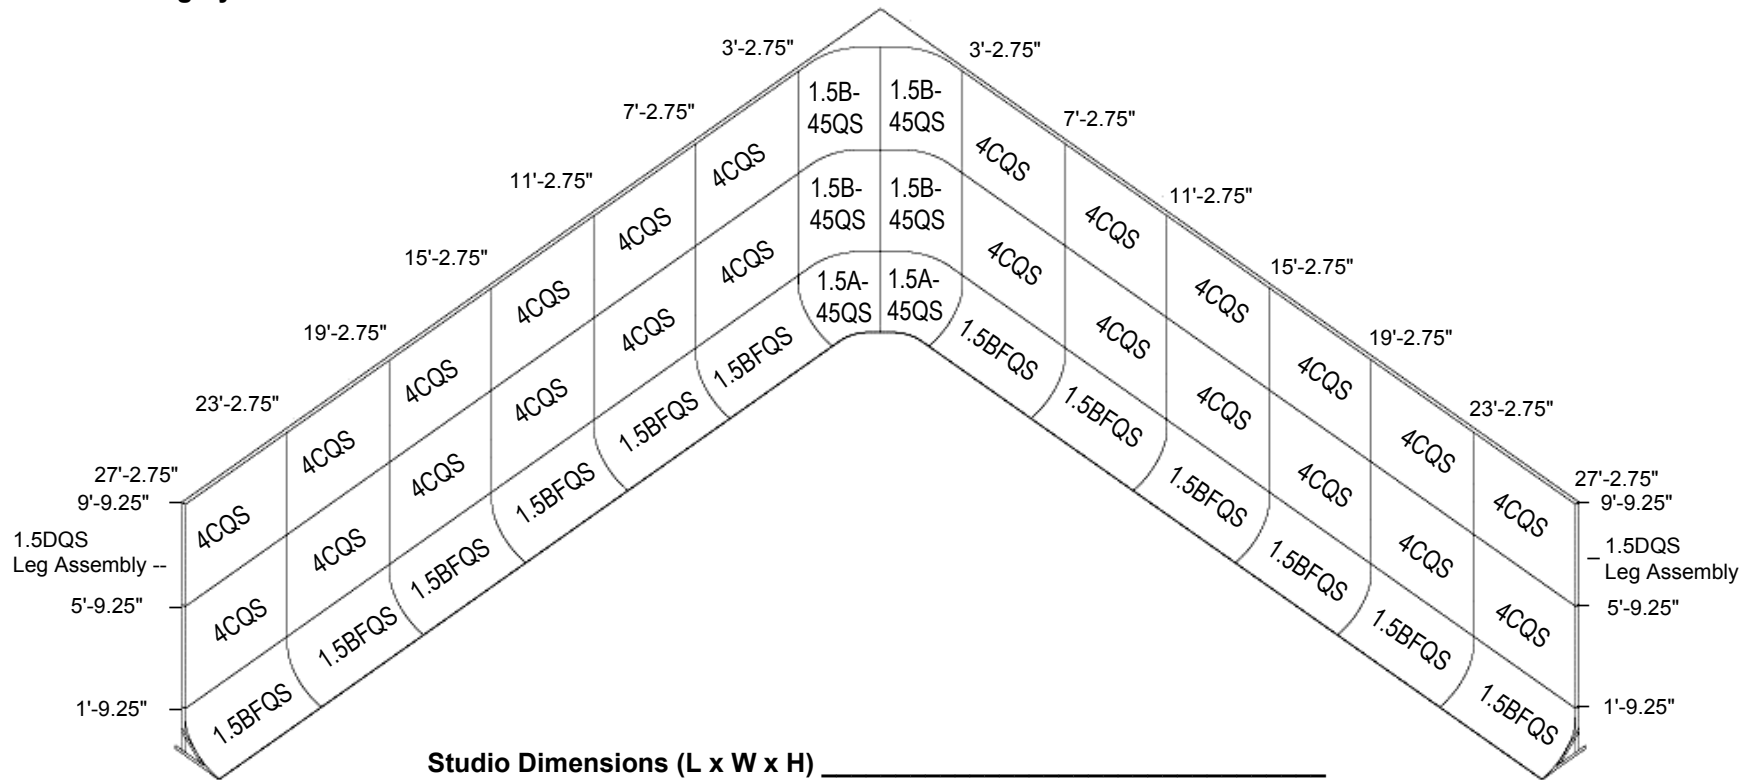

Super 1.5QS

18" Vertical Radius
 24" Horizontal Radius w/ 12" Flat Expansion in Corner
 Non-Parabolic Corner
 Easy Installation
 Freestanding System

Company: _____

Phone: _____

Date: _____

Studio Dimensions (L x W x H) _____

1.5A45QS _____ 1.5BFQS _____

1.5B45QS _____ 4CQS _____

1.5DQS Leg Assy. _____

www.procy.com