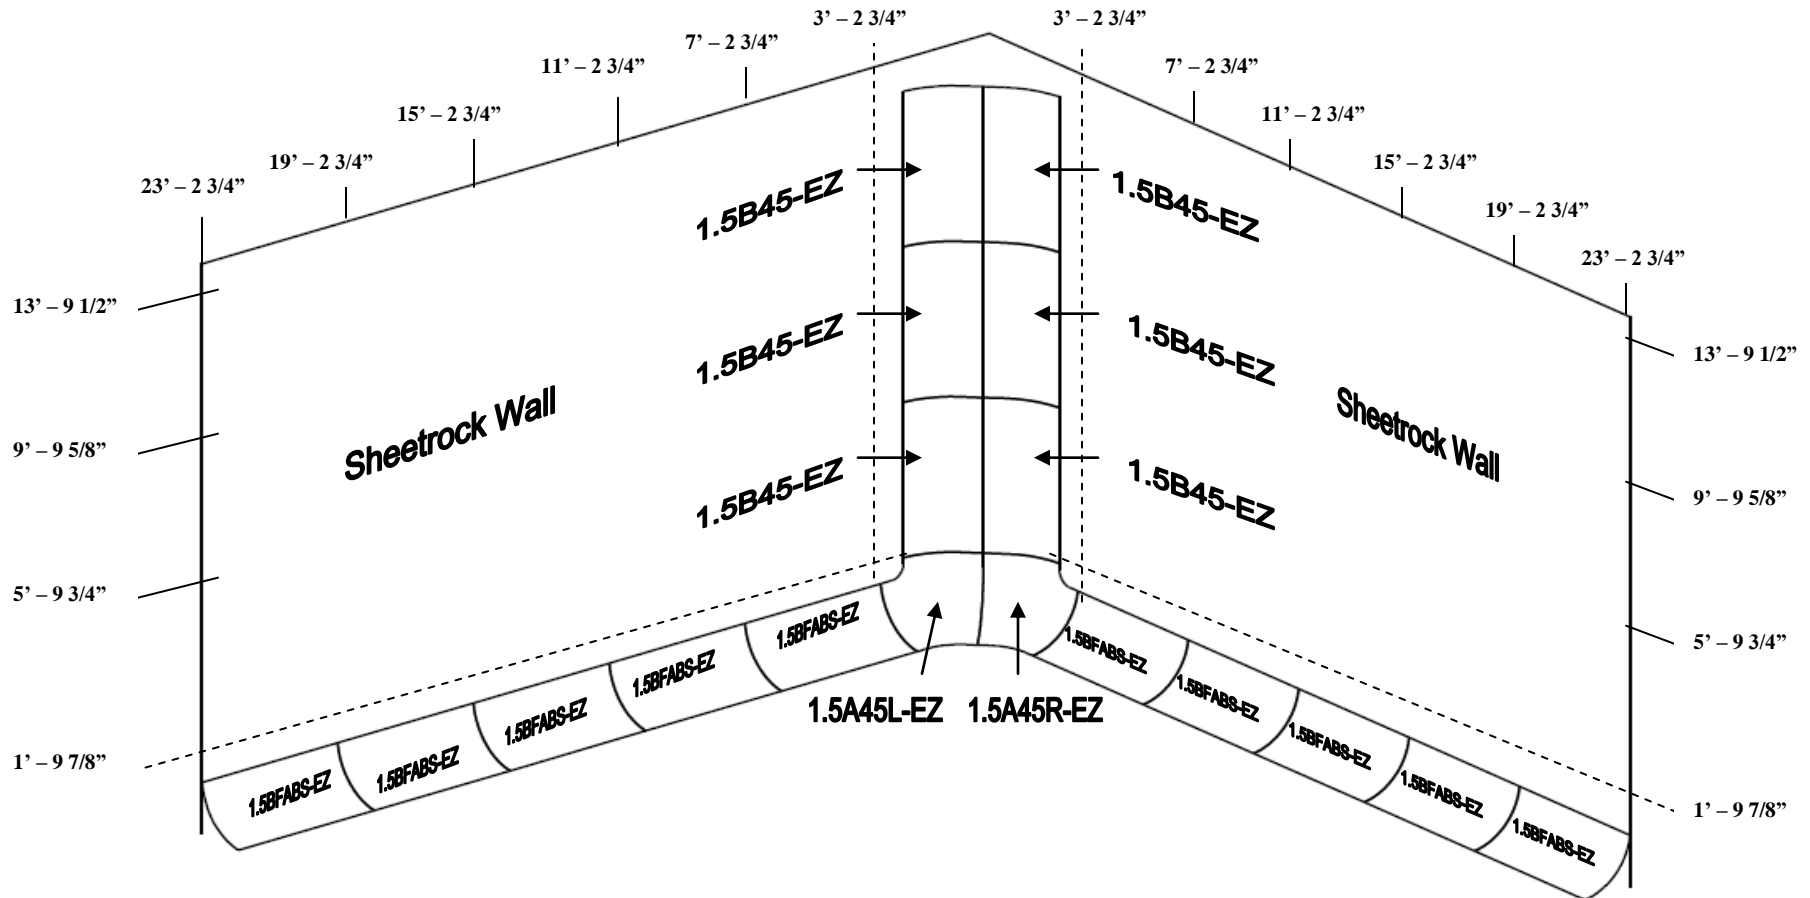

Super 1.5-EZ

18" Vertical Radius
24" Horizontal Radius W/12" Flat Expansion in Corner
Non-Parabolic Corner
Easy Installation
Built-In System

Company: _____

Phone: _____

Date: _____

Studio Dimensions (L x W x H) _____