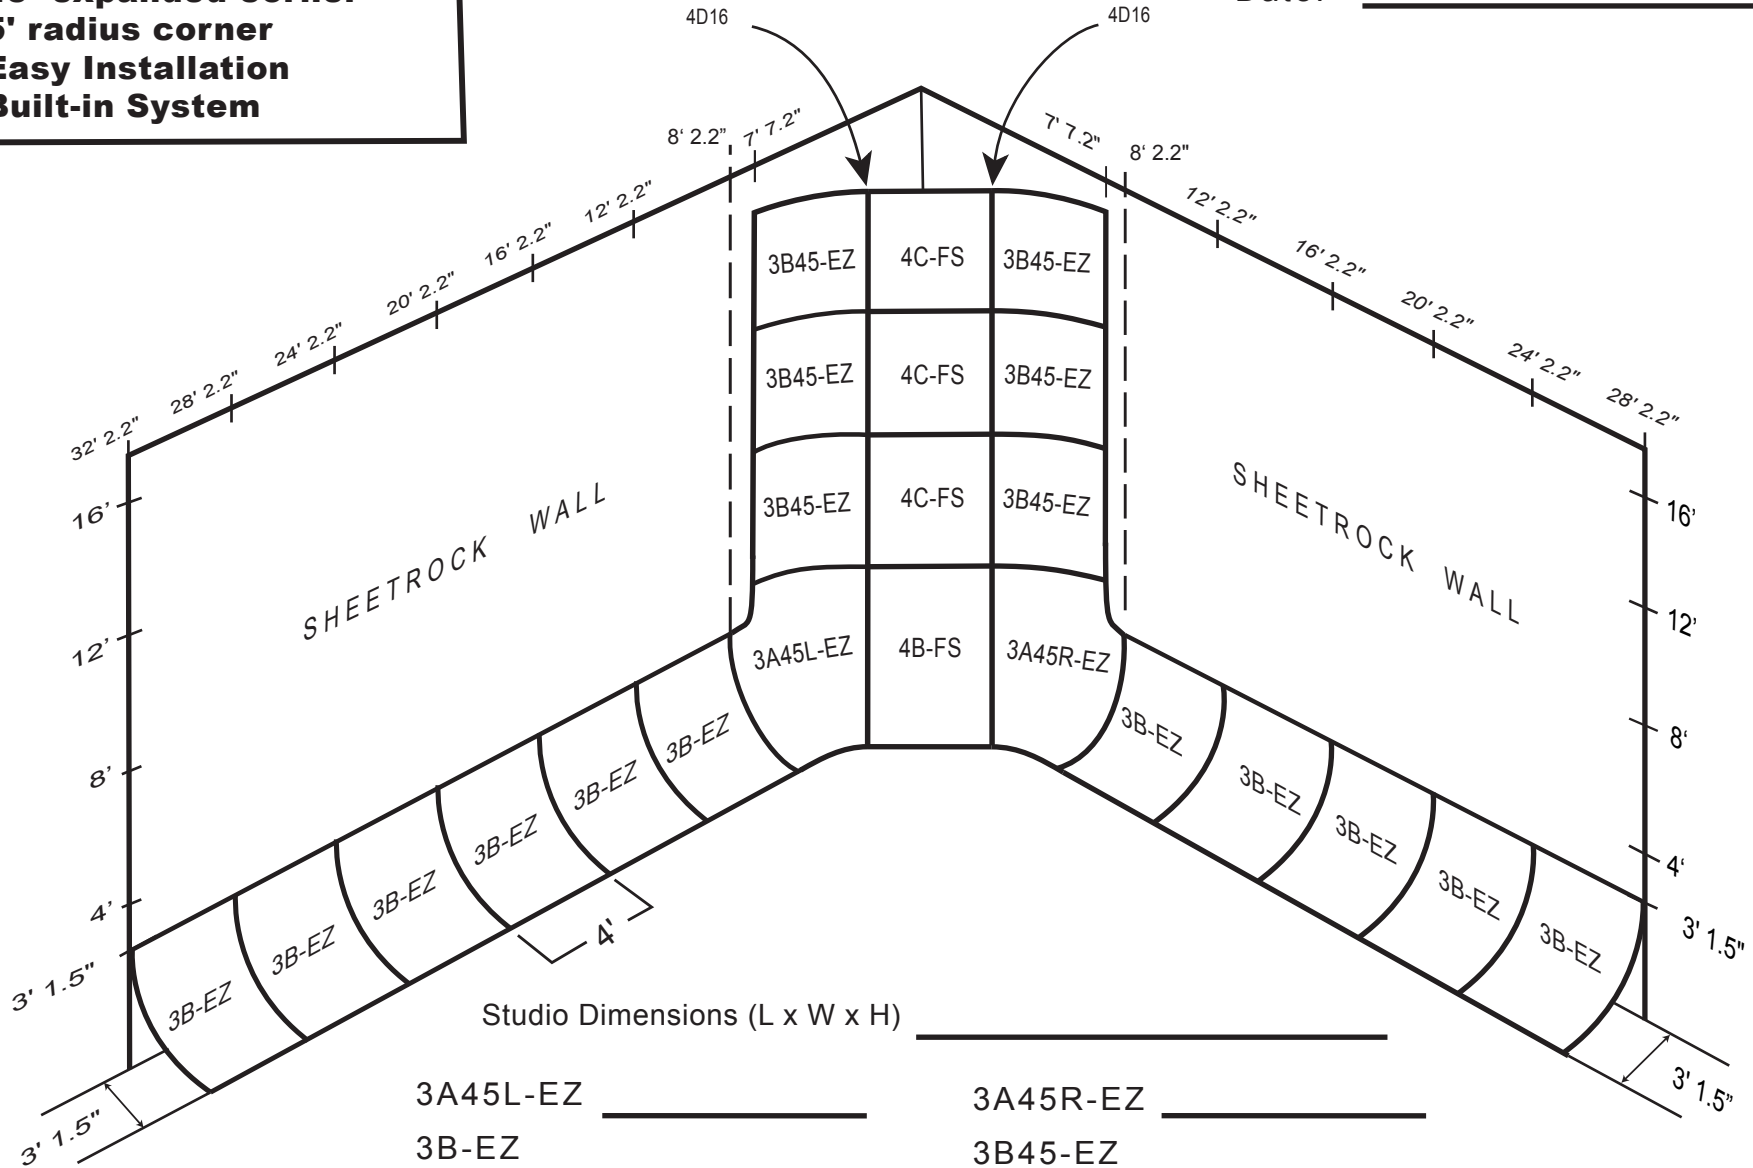

# Super 3-EZ XC

**3'6" radius cove**  
**45° expanded corner**  
**5' radius corner**  
**Easy Installation**  
**Built-in System**

Company: \_\_\_\_\_

Phone: \_\_\_\_\_

Date: \_\_\_\_\_

3A45L-EZ \_\_\_\_\_  
 3B-EZ \_\_\_\_\_  
 4B-FS \_\_\_\_\_  
 4C-FS \_\_\_\_\_

3A45R-EZ \_\_\_\_\_  
 3B45-EZ \_\_\_\_\_  
 4D12/16 \_\_\_\_\_  
 H4 \_\_\_\_\_