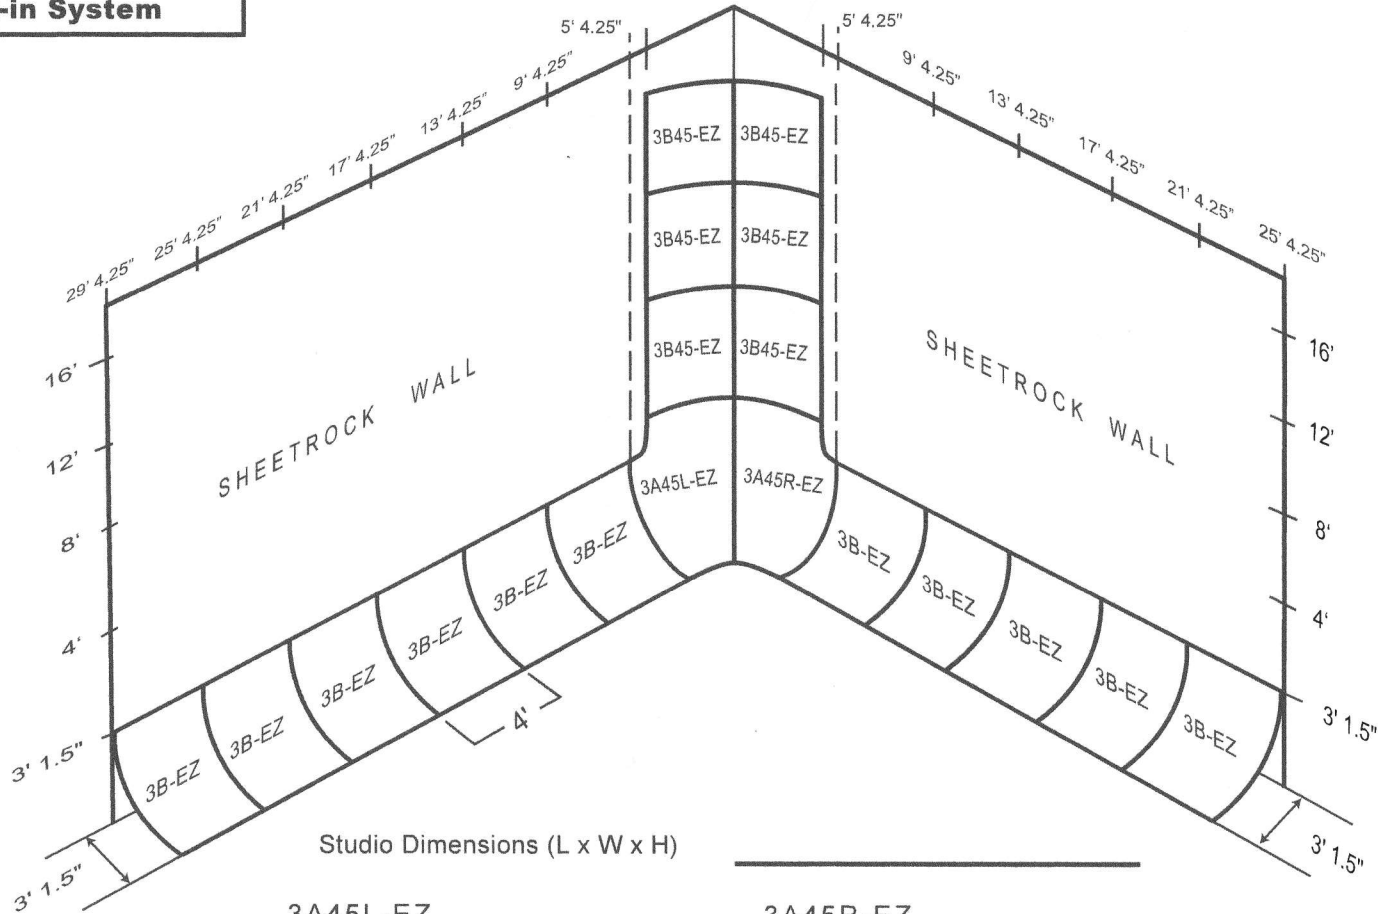

# Super 3-EZ

**3'6" radius cove**  
**45° 5' radius corner**  
**Easy Installation**  
**Built-in System**

Company: \_\_\_\_\_

Phone: \_\_\_\_\_

Date: \_\_\_\_\_

Studio Dimensions (L x W x H)

3A45L-EZ \_\_\_\_\_