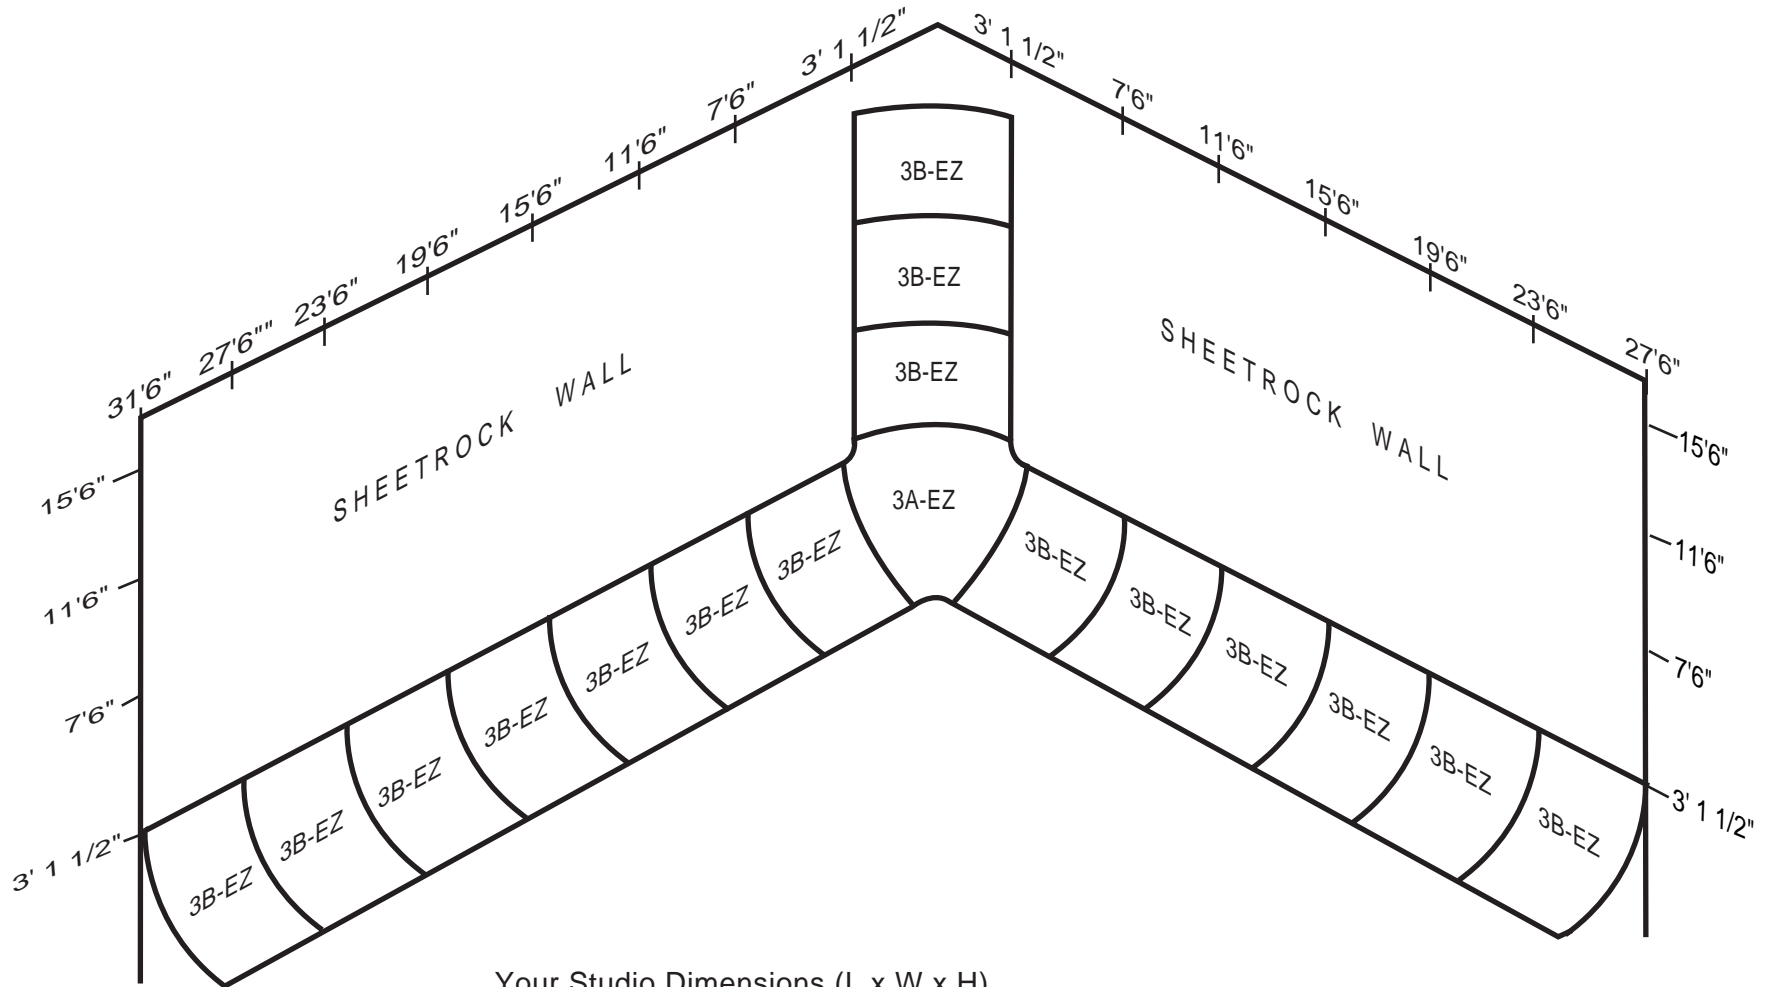

System 3 EZ

3'6" radius
90° corner
Easy Installation
Built-in System

Company: _____

Phone: _____

Date: _____

Your Studio Dimensions (L x W x H) _____

3A-EZ _____

3B-EZ _____